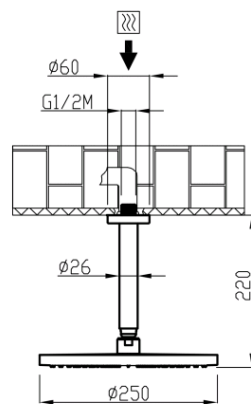

Stick 1

Stick 1 Ø250
27623C15X/SOF-CRX

TECHNICAL INFORMATION

Single-function round Ø250, non-liming, inspectable, in INOX, with roof mounted shower arm in brass Ø 26 1/2" mm, 15 cm. CHROME

Flow rate:
5 l/min

FEATURES

Rain jet

Non-liming

PICTURE

TECHNICAL DRAWING

SPARE PARTS

FINISHINGS