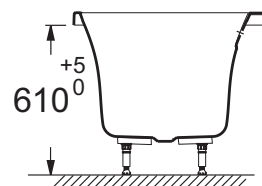

**E6963**

**Collection:** EVOK

**Finish\*:**

00 - Blanc

**Features**

- DIMENSIONS: 75 x x 61 cm
- MATERIAL: Acrylic
- WEIGHT: 4.1 kg

**Required products**

- E60268: Bath 170 x 75 cm

**Technical drawing**

	Acrylique	
	Tablier frontal	Tablier latéral
	Blanc	Blanc
200 x 100 cm	-	-
190 x 90 cm	-	-
180 x 80 cm	E6962-00	E6964-00
170 x 80 cm	E6961-00	E6964-00
170 x 75 cm	E6961-00	E6963-00
170 x 70 cm	E6961-00	-

Product Specification: End panel 75 cm. E6963. Collection: EVOK. DIMENSIONS: 75 x x 61 cm. WEIGHT: 4.1 kg. MATERIAL: Acrylic.

*\*Due to possible variations in computer and printer calibrations, technical factors and certain finish characteristics, the colors you see may not accurately portray the actual colors and are provided as a guide only.*