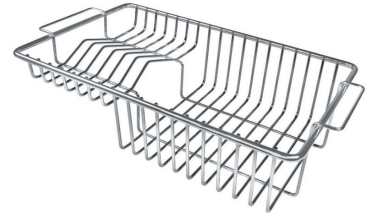

## OPTIONAL ACCESSORIES

Cestello inox 8612 000

Glass chopping board 8631 300

HPDE Chopping board 8657 001

HPDE Twin chopping board 8644 101

Iroko-wood chopping board with stainless steel colander 8644 042

Iroko-wood sliding chopping board 8644 041

Iroko-wood twin chopping board 8644 004

Stainless steel colander 8154 000

Stainless steel plate rack 8100 154

Stainless steel plate rack 8100 303

White basket 8612 100

White bowl 8153 100

Graters kit with ring-holder and food collection tray 8159 101

Stainless steel perforated tray 8151 000

Stainless steel plate rack 8100 201

**WARNING:**

The accessories 8159101, 8100303,8151000 are only usable in combination with 8644101

The accessories 8100154, 8154000 are only usable in combination with 8644004