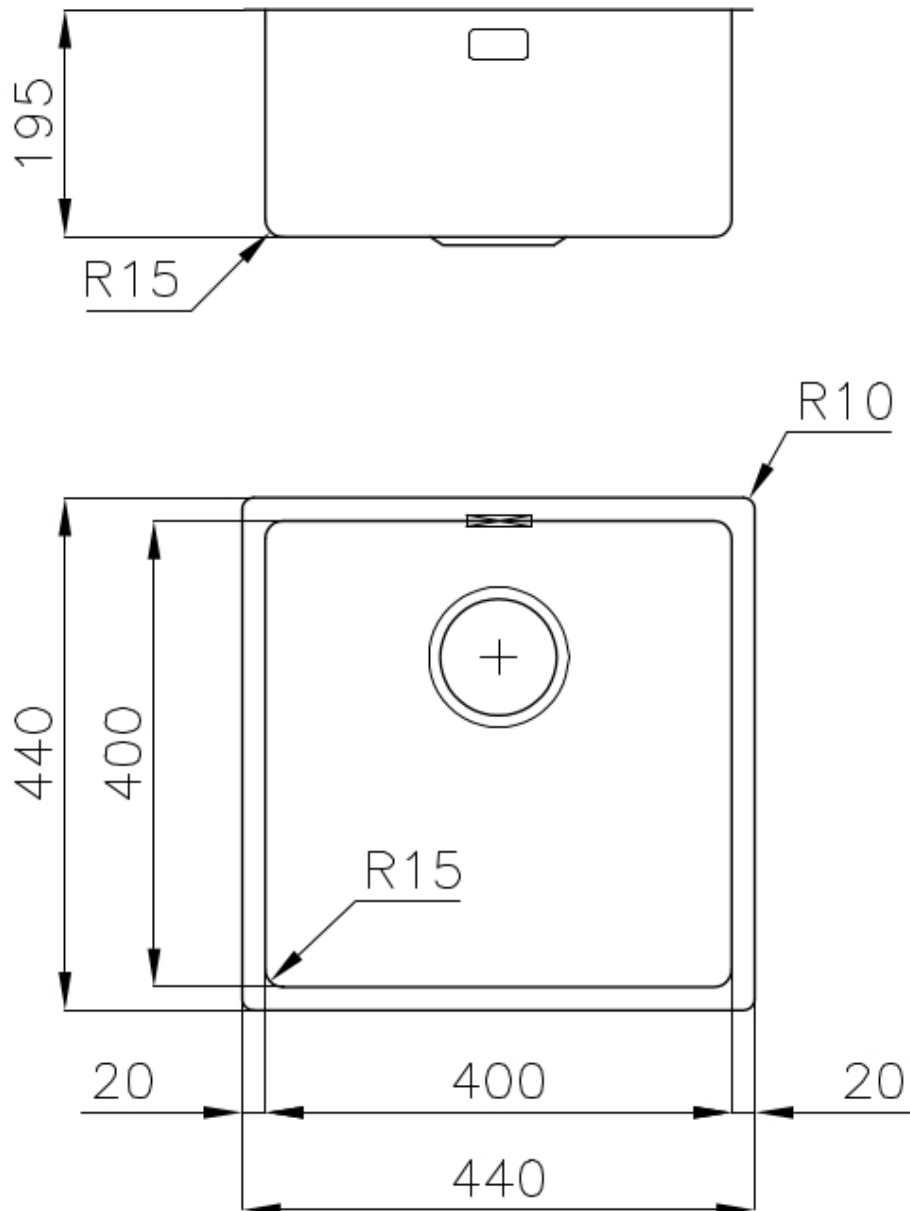

---

Base 45 cm

---

Edge/Installation Type Undermount

---

Dimensions 440x440 mm

---

Standard fittings Fixing hooks, gasket, drain, overflow and siphon, boxed packing

---

Mixer holes No standard holes

---

Built-in hole	View technical data sheet (for all Flush-mount / Top-mount models and Under-mount models)
Drainer	No
Width	44 cm
Bowl dimension	400x400mm
Number of bowls	1 bowl
Waste fitting	3,5" drain

## TECHNICAL DATA

Cut out size  
Dimensioni per foratura top