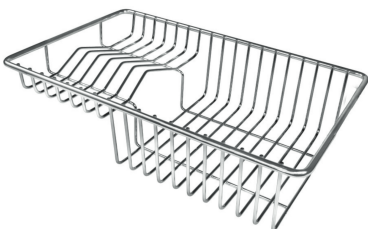

## OPTIONAL ACCESSORIES

Cestello inox 8612 000

Glass chopping board 8631 300

HPDE Chopping board 8657 001

HPDE Twin chopping board 8644 101

Iroko-wood chopping board with stainless steel colander 8644 042

Iroko-wood sliding chopping board 8644 041

Iroko-wood twin chopping board 8644 004

Stainless steel colander 8154 000

Stainless steel plate rack 8100 154

Stainless steel plate rack 8100 303

White basket 8612 100

White bowl 8153 100

Graters kit with ring-holder and food collection tray 8159 101