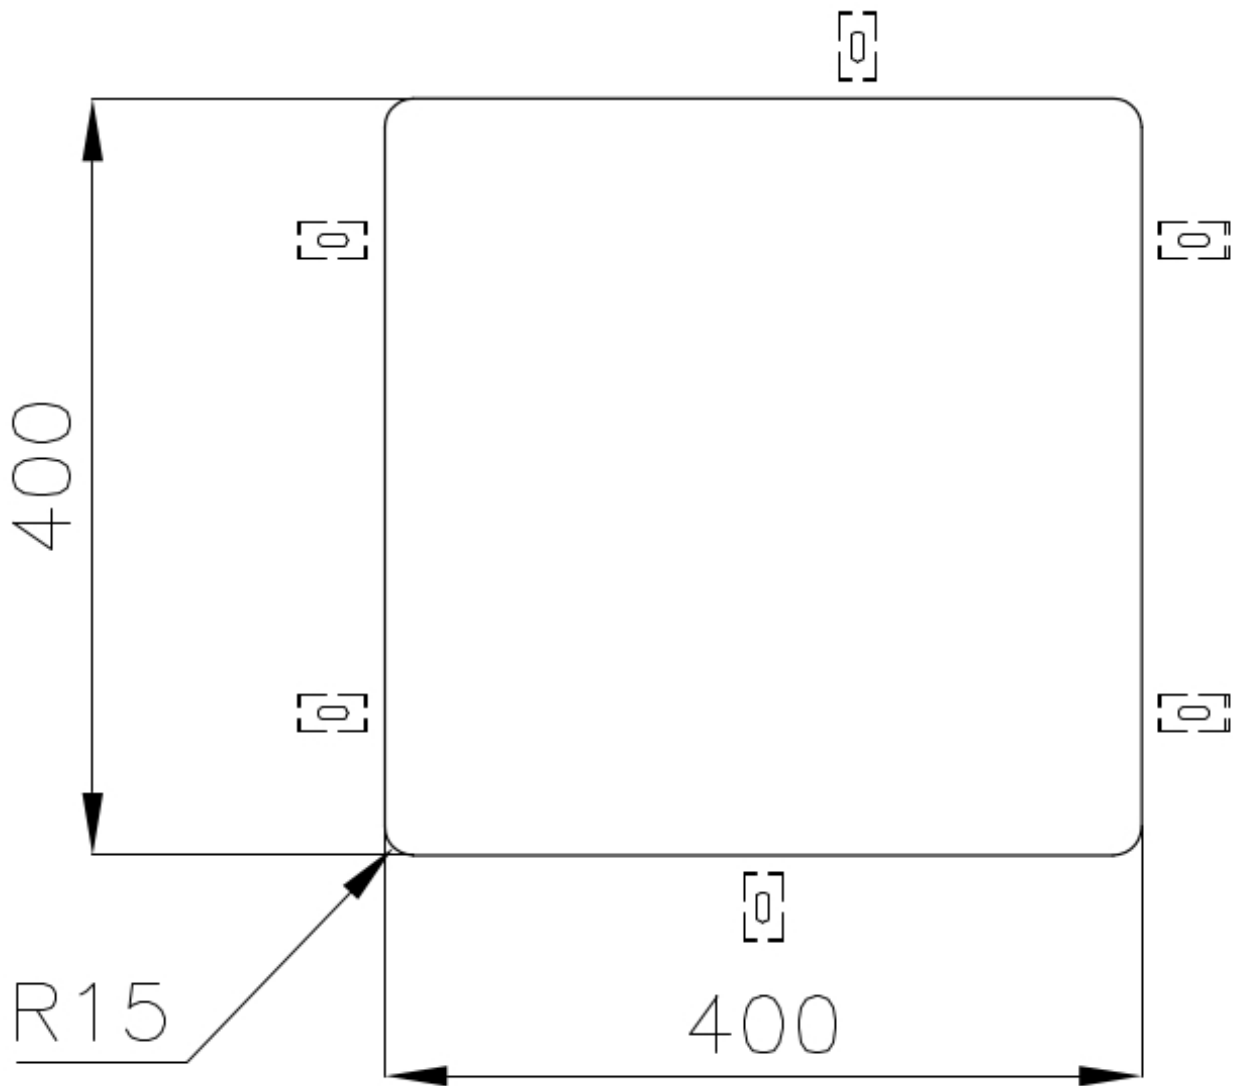

---

Base 45 cm

---

Edge/Installation Type Undermount

---

Dimensions 440x440 mm

---

Standard fittings Fixing hooks, gasket, drain, overflow and siphon, boxed packing

---

Mixer holes No standard holes

---

Built-in hole	View technical data sheet (for all Flush-mount / Top-mount models and Under-mount models)
Drainer	No
Width	44 cm
Bowl dimension	400x400mm
Number of bowls	1 bowl
Waste fitting	3,5" drain

## TECHNICAL DATA

Cut out size  
Dimensioni per foratura top