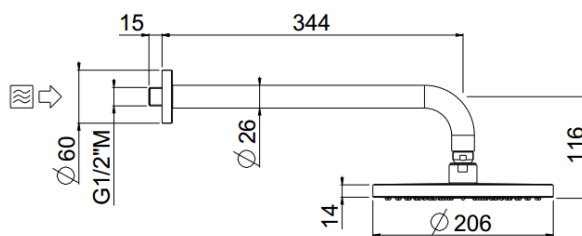

TECHNICAL DRAWING

SPARE PARTS

FINISHINGS