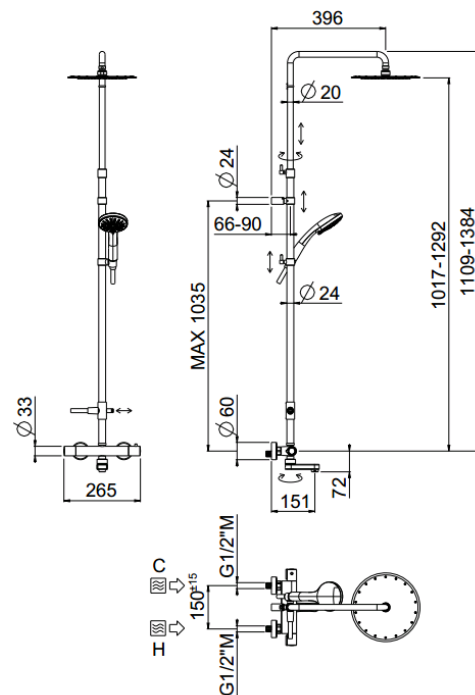

## TECHNICAL INFORMATION

Bridge telescopic shower column including exposed thermostatic mixer with diverter and swinging spout, turning bar with adjustable mounting. Round ultra-thin shower head, Ø300, non-liming, in stainless steel. 3 jets non-liming shower in ABS. Smooth double anti-torsion PVC flexible hose, cm 150. CHROME

## FEATURES

rain jet

central jet

side jet

Tub spout

double anti-torsion

adjustable telescopic shower column

Rigoletto adjustable spout

## TECHNICAL DRAWING