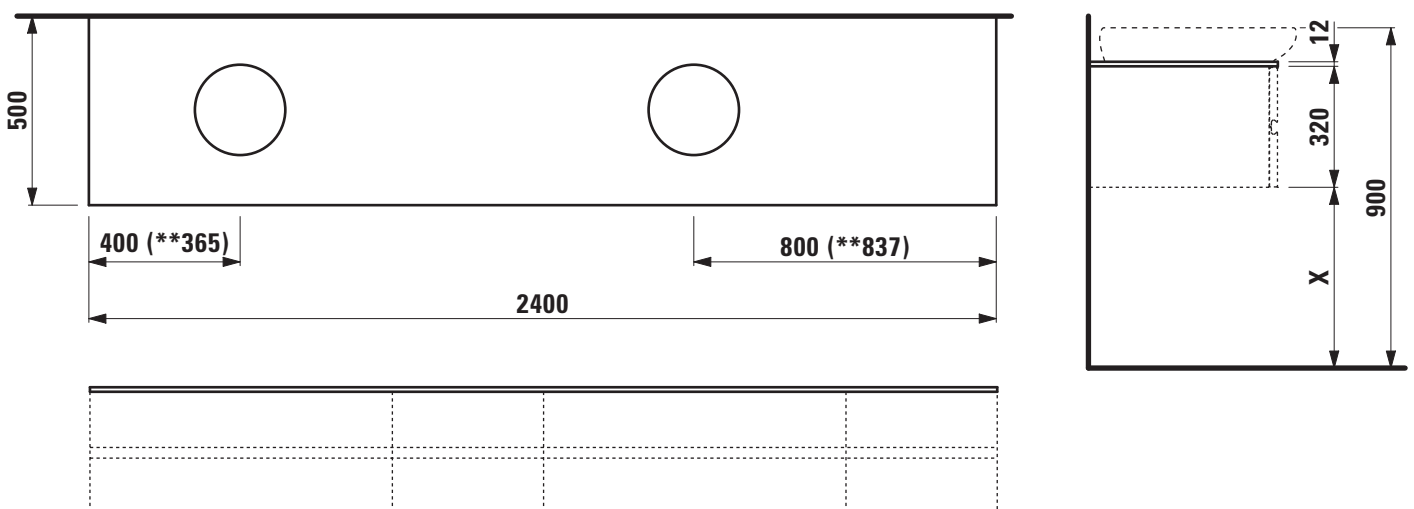

IL BAGNO ALESSI ONE FURNITURE

Top for vanity unit / with cut out left and right

42460.4

TECHNICAL DATA

Order no.	42460.4 / cut out left and right	Accessories excl.	Vanity unit without top, 800 mm element at left side and 400 mm element at right side order no. 42417.0
Dimensions (WxHxD)	2400 x 12 x 500 mm	Colours	630 – Noce canaletto, surface lacquered real wood veneer 631 – White, technical marble top
Matching for	2x vanity unit without top 1200 mm, order no. 42417.0 2x washbasin, order no. 81897.1 (vanity unit combination only with 6 drawers), 81897.2, 81897.3 (with shelf at right side)		
Specification	Body – Surface lacquered real wood veneer or technical marble 1 cut out left and right		
Weight	630 – 62,0 kg 631 – 80,0 kg		

TECHNICAL DRAWINGS / S 1 : 20

** = Only Il Bagno Alessi One 81897.3 with shelf at right side
X = The exact height must be set during installation.