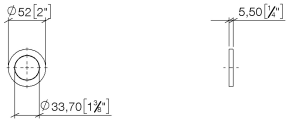

Rosette for tap hole cover - Champagne (22kt Gold)

IMO

12 730 970

- rosette Ø 52 mm

For combination with exposed trim parts 33800875-FF / 33805875-FF / 33816875-FF / 33818875-FF / 33826875-FF / 13700845-FF / 13700846-FF / 20713845-FF / 20713846-FF /

12 730 970

mm [inches]

12 730 970

Product version from 10/1/2023

Parts for other
finishes can be found
here: [Chrome](#)

Rosette for tap hole cover - Champagne (22kt Gold)

IMO

12 730 970