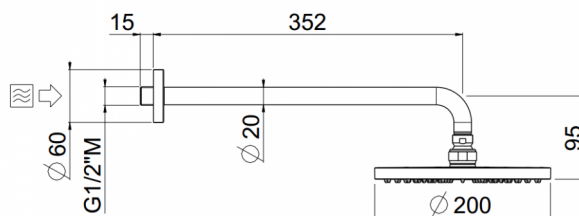

TECHNICAL DRAWING

SPARE PARTS

FINISHINGS