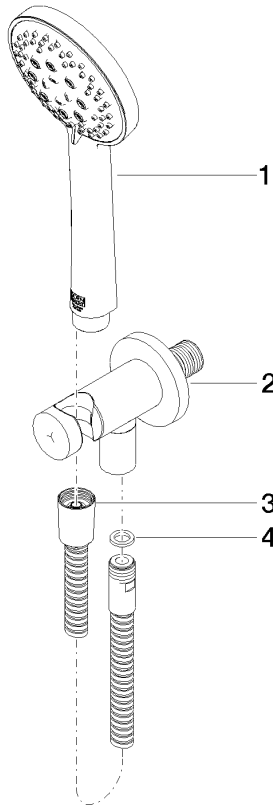

**Hand shower set with integrated shower holder FlowReduce - Brushed  
Champagne (22kt Gold)**

TARA

27 803 660

Fits: TARA, VAIA, META

- COMPACT RAIN, max. flow rate 6.8 l/min (at 3 bar)
- three settings: normal flow, soft flow, massage flow
- with anti-scale system
- 3/8" shower outlet
- metal shower hose 1250mm with integrated anti-twist protection
- rosette Ø 60 mm
- 1/2" connection
- Function from: 6 l/min
- This product can help a building meet the requirements of Green Building Rating Systems, e.g. LEED®, BREEAM®, DGNB

TARA

27 803 660  
mm [inches]

**Flow rate chart**

**Codes & Standards**

DIN 4109

ISO 3822

Ü-Zeichen

Hand shower set with integrated shower holder FlowReduce - Brushed  
Champagne (22kt Gold)

---

TARA

27 803 660

Certificates

---

LGA\_29

Hand shower set with integrated shower holder FlowReduce - Brushed  
Champagne (22kt Gold)

TARA

27 803 660

**Product version from 10/1/2023**

Parts for other  
finishes can be found  
here: [Chrome](#)

Hand shower set with integrated shower holder FlowReduce - Brushed Champagne (22kt Gold)

TARA

27 803 660