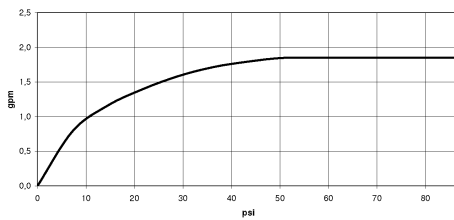

**Hand shower set with integrated shower holder FlowReduce - Brushed  
Champagne (22kt Gold)**

TARA

27 803 660

Fits: TARA, VAIA, META

- COMPACT RAIN, max. flow rate 6.8 l/min (at 3 bar)
- three settings: normal flow, soft flow, massage flow
- with anti-scale system
- 3/8" shower outlet
- metal shower hose 1250mm with integrated anti-twist protection
- rosette Ø 60 mm
- 1/2" connection
- Function from: 6 l/min
- This product can help a building meet the requirements of Green Building Rating Systems, e.g. LEED®, BREEAM®, DGNB

Hand shower set with integrated shower holder FlowReduce - Brushed  
Champagne (22kt Gold)

---

TARA

27 803 660

**Hand shower set with integrated shower holder FlowReduce - Brushed  
Champagne (22kt Gold)**

TARA

27 803 660  
mm [inches]

**Flow rate chart**

**Codes & Standards**

DIN 4109

ISO 3822

Ü-Zeichen

Hand shower set with integrated shower holder FlowReduce - Brushed  
Champagne (22kt Gold)