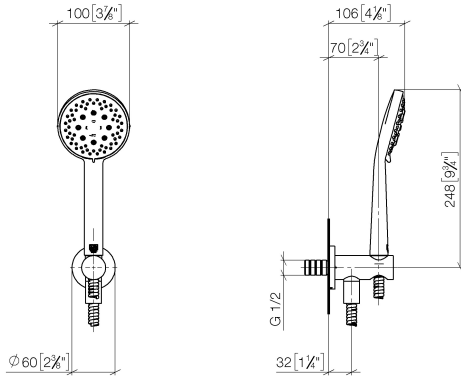

**Hand shower set with integrated shower holder FlowReduce - Brushed  
Champagne (22kt Gold)**

TARA

27 803 660

Fits: TARA, VAIA, META

- COMPACT RAIN, max. flow rate 6.8 l/min (at 3 bar)
- three settings: normal flow, soft flow, massage flow
- with anti-scale system
- 3/8" shower outlet
- metal shower hose 1250mm with integrated anti-twist protection
- rosette Ø 60 mm
- 1/2" connection
- Function from: 6 l/min
- This product can help a building meet the requirements of Green Building Rating Systems, e.g. LEED®, BREEAM®, DGNB

Hand shower set with integrated shower holder FlowReduce - Brushed  
Champagne (22kt Gold)

---

TARA

27 803 660

**Hand shower set with integrated shower holder FlowReduce - Brushed  
Champagne (22kt Gold)**

TARA

27 803 660  
mm [inches]

**Flow rate chart**

**Codes & Standards**

DIN 4109

ISO 3822

Ü-Zeichen

Hand shower set with integrated shower holder FlowReduce - Brushed  
Champagne (22kt Gold)

27 803 660

**Product version from 10/1/2023**

Parts for other  
finishes can be found  
here: [Chrome](#)

Hand shower set with integrated shower holder FlowReduce - Brushed Champagne (22kt Gold)

TARA

27 803 660