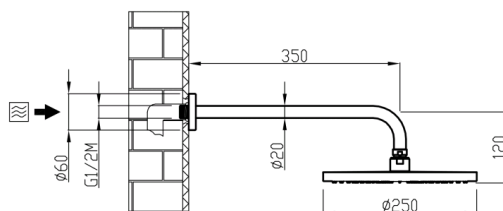

TECHNICAL DRAWING

SPARE PARTS

FINISHINGS