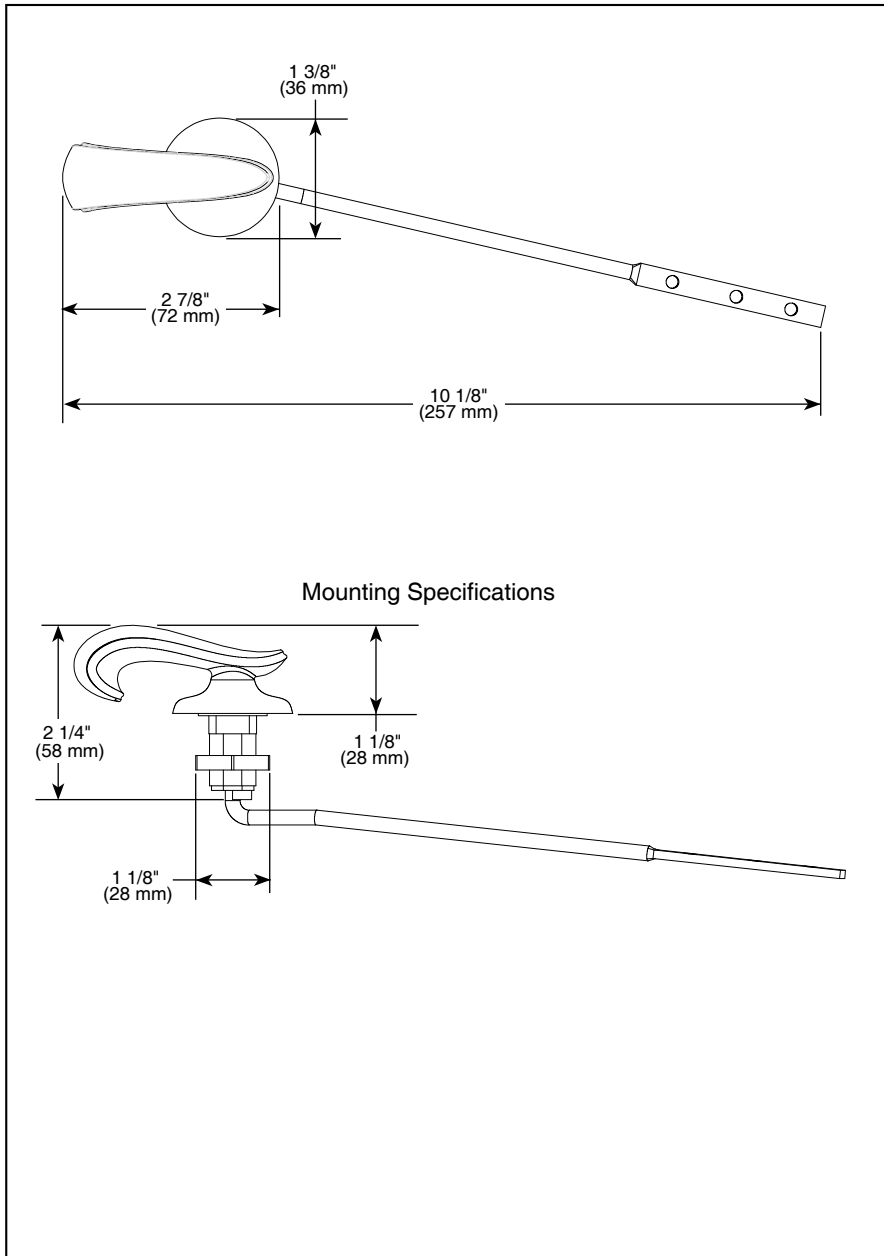

## ACCESSORIES

- Cassidy™ Bath Collection
- Tank Lever - French Curve Handle

Submitted Model No.: \_\_\_\_\_

Specific Features: \_\_\_\_\_

### STANDARD SPECIFICATIONS:

- Installation instructions included with product.
- Front mount installation.