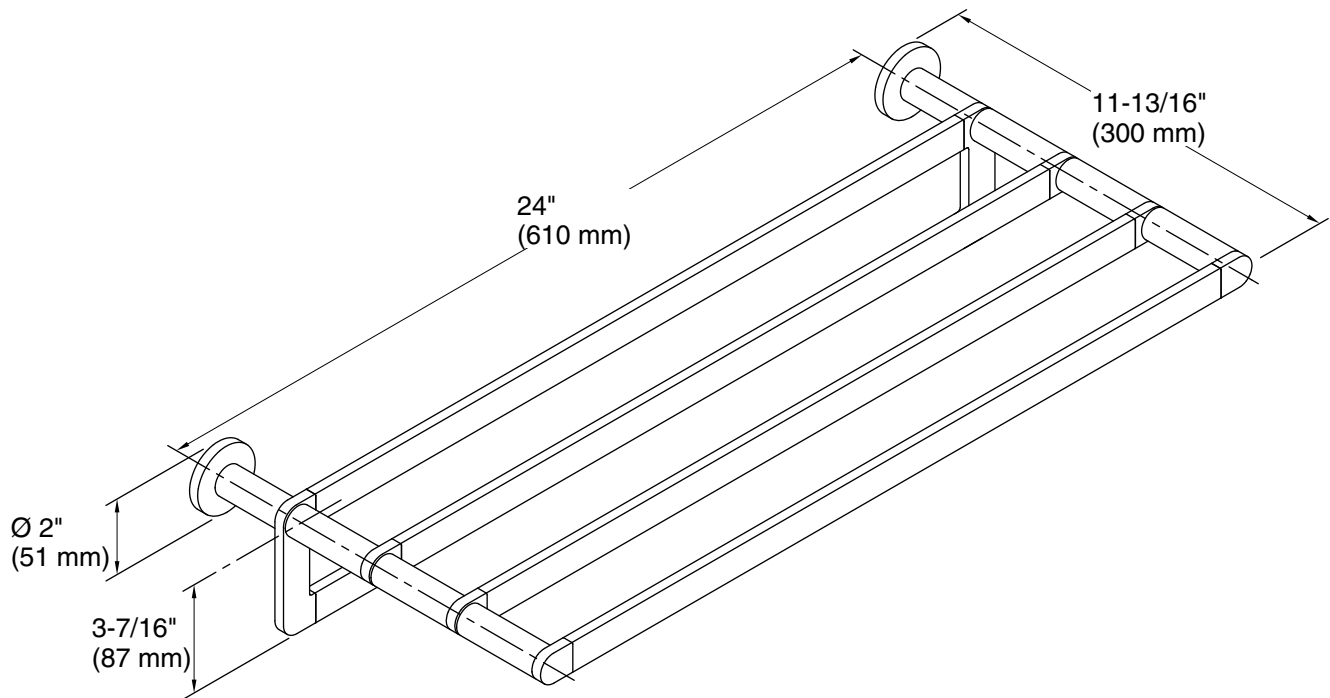

Features

- Spacious upper shelf with towel bar below provides additional storage in bathroom space.
- Coordinates with faucets and accessories in the Composed collection.

Material

- Premium metal construction for durability and reliability.
- KOHLER finishes resist corrosion and tarnishing.

Technical Information

All product dimensions are nominal.

Material: Zinc, Brass

Notes

Install this product according to the installation guide.