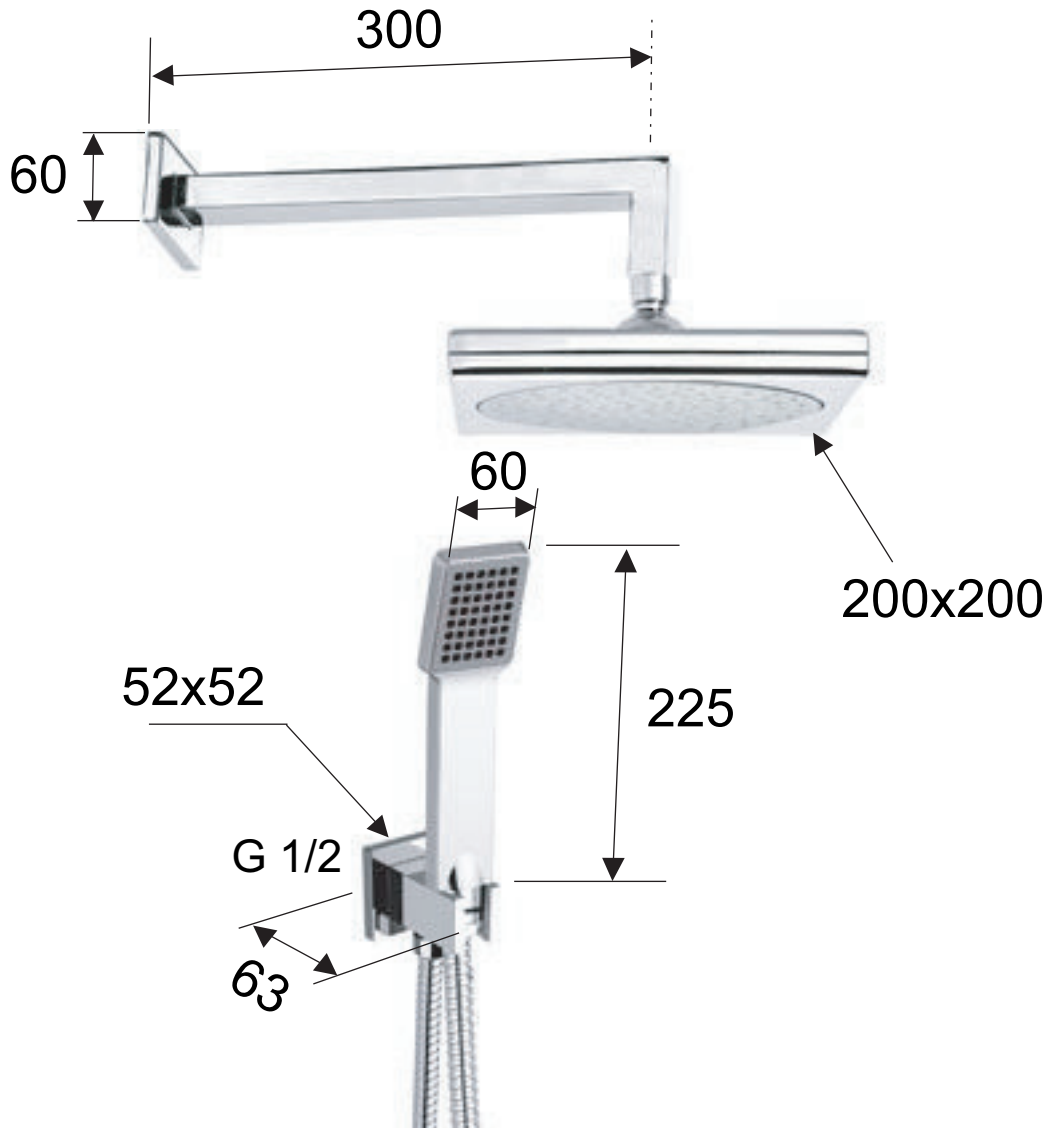

DANIEL

SCHEDA TECNICA TECHNICAL FEATURES

ART. COD.

SET615Z88SQ

MATERIALI / MATERIALS

OTTONE CROMATO / CHROME PLATED BRASS
ABS CROMATO / CHROME PLATED ABS

CROMATURA / CHROME PLATING

UNI EN 248