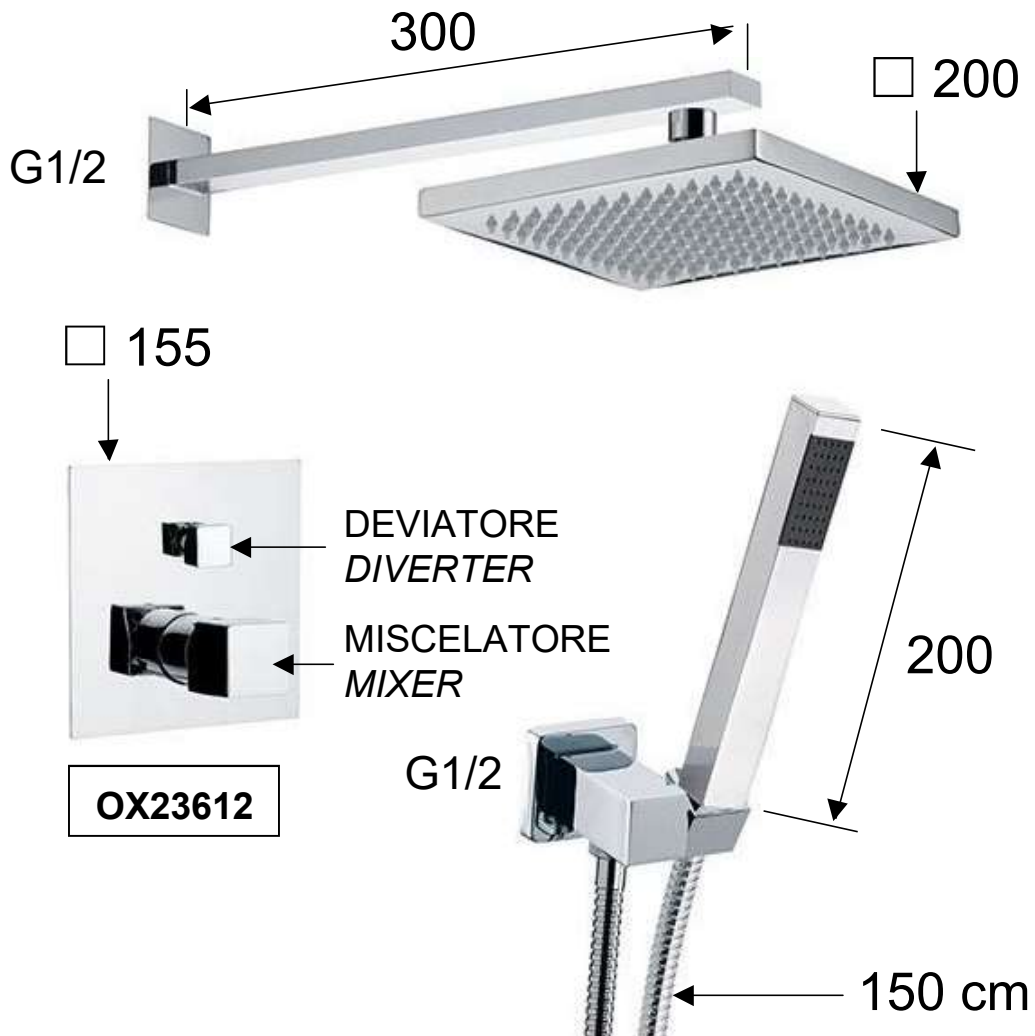

DANIEL

SCHEDA TECNICA TECHNICAL FEATURES

ART. COD.

OX23615Z

MATERIALI / MATERIALS

OTTONE CROMATO / CHROME PLATED BRASS

CROMATURA / CHROME PLATING

UNI EN 248