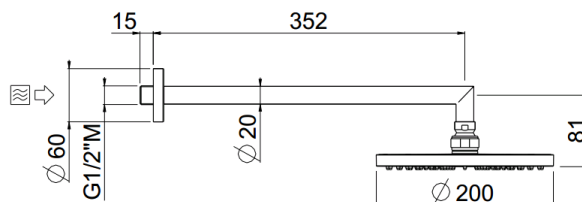

Stick 3

Stick 3 Ø200
27641C35-CR

TECHNICAL INFORMATION

Single-function round Ø200, non-liming, inspectable, in ABS, with wall mounted corner shower arm in brass Ø 20 1/2" mm, 35 cm. CHROME

Flow rate:
4,5 l/min

FEATURES

Rain jet

Non-liming

PICTURE

TECHNICAL DRAWING

SPARE PARTS

FINISHINGS