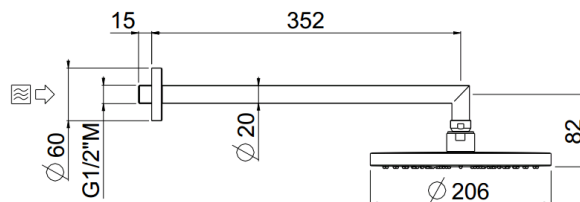

Stick 3

Stick 3 Ø200
27640C35X-CRX

TECHNICAL INFORMATION

Single-function round Ø200, non-liming, inspectable, in INOX, with wall mounted corner shower arm in brass Ø 20 1/2" mm, 35 cm. CHROME

Flow rate:
4,5 l/min

FEATURES

Rain jet

Non-liming

PICTURE

TECHNICAL DRAWING

SPARE PARTS

FINISHINGS