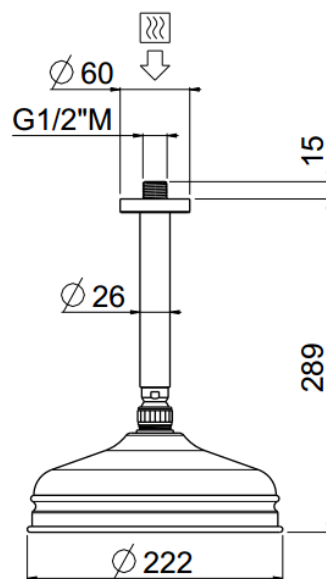

TECHNICAL DRAWING

SPARE PARTS

FINISHINGS