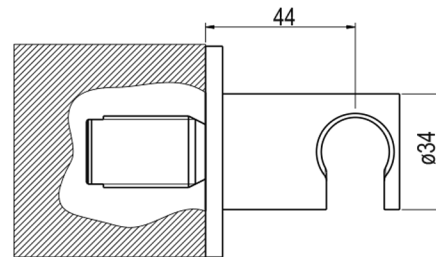

FRONT

LEFT

TOP

GSG
CERAMIC DESIGN

Supporto per doccia e presa acqua,
con anello in ceramica ed attacco da 1/2".
Support for shower and water intake,
with ceramic ring and 1/2 "connection.

Designation

Supporto per doccia e presa acqua,
con anello in ceramica ed attacco da 1/2"
Support for shower and water intake,
with ceramic ring and 1/2 "connection.

GSG
CERAMIC DESIGN

Scale

1:10

This drawing including the respected data may neither be duplicated nor modified nor altered without the consent of GSG Ceramic Design. The use of the data/technical drawings take place at users own risk and under exclusion of any liability of GSG Ceramic Design. The dimensions are not binding; products are subject to changes. Measurement shown may be subjected to small variations or are indicative.