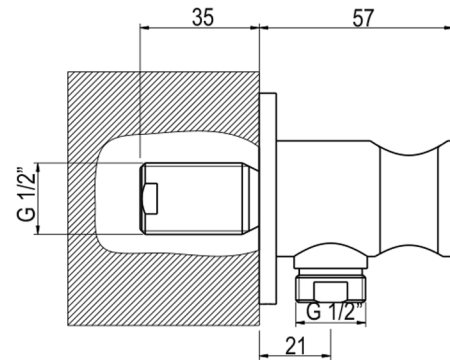

FRONT

LEFT

TOP

GSG
CERAMIC DESIGN

Supporto per doccia e presa acqua,
con anello in ceramica ed attacco da 1/2".
Support for shower and water intake,
with ceramic ring and 1/2 "connection.

Designation

Supporto per doccia e presa acqua,
con anello in ceramica ed attacco da 1/2"
Support for shower and water intake,
with ceramic ring and 1/2 "connection.

GSG
CERAMIC DESIGN

Scale

1:10

This drawing including the respected data may neither be duplicated nor modified nor altered without the consent of GSG Ceramic Design. The use of the data/technical drawings take place at users own risk and under exclusion of any liability of GSG Ceramic Design. The dimensions are not binding; products are subject to changes. Measurement shown may be subjected to small variations or are indicative.