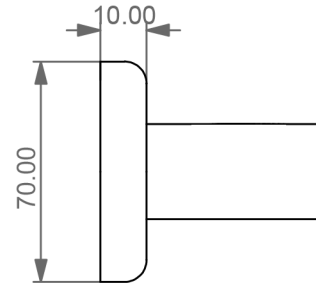

FRONT

LEFT

TOP

GSG
CERAMIC DESIGN

Supporto per doccia e presa acqua,
con anello in ceramica ed attacco da 1/2".
Support for shower and water intake,
with ceramic ring and 1/2 "connection.

Designation

Supporto per doccia e presa acqua,
con anello in ceramica ed attacco da 1/2"
Support for shower and water intake,
with ceramic ring and 1/2 "connection.

GSG
CERAMIC DESIGN

Scale

1:10

This drawing including the respected data may neither be duplicated nor modified nor altered without the consent of GSG Ceramic Design. The use of the data/technical drawings take place at users own risk and under exclusion of any liability of GSG Ceramic Design. The dimensions are not binding; products are subject to changes. Measurement shown may be subjected to small variations or are indicative.