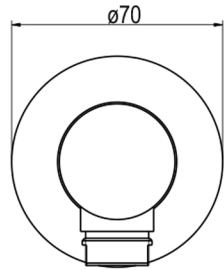

FRONT

LEFT

TOP

GSG
CERAMIC DESIGN

Supporto per doccia e presa acqua,
con anello in ceramica ed attacco da 1/2".
Support for shower and water intake,
with ceramic ring and 1/2 "connection.

Designation

Supporto per doccia e presa acqua,
con anello in ceramica ed attacco da 1/2"
Support for shower and water intake,
with ceramic ring and 1/2 "connection.

GSG
CERAMIC DESIGN

Scale

1:10

This drawing including the respected data may neither be duplicated nor modified nor altered without the consent of GSG Ceramic Design. The use of the data/technical drawings take place at users own risk and under exclusion of any liability of GSG Ceramic Design. The dimensions are not binding; products are subject to changes. Measurement shown may be subjected to small variations or are indicative.