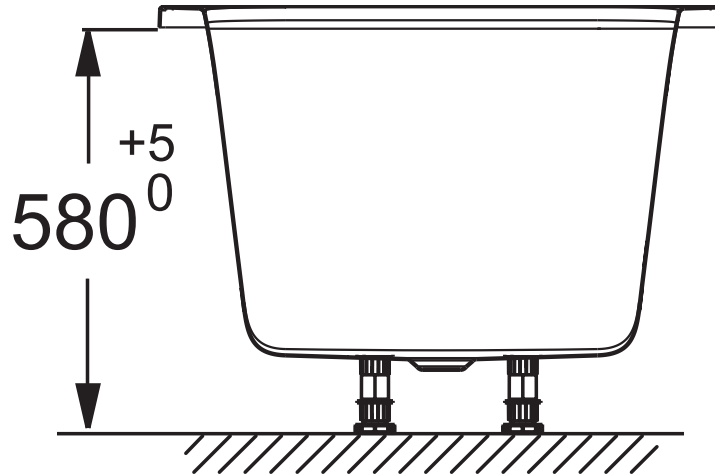

**E6D131**

**Collection:** CAPSULE

**Finish\*:**

D26 - Chêne doré/  
Chêne foncé

D27 - Marbre/  
Granit rubis

D29 - Gris nuage/  
Gris fer

**Features**

- **DIMENSIONS:** 140 x 58 cm
- **MATERIAL:** Panolux
- **INSTALLATION:** Aprons for alcove or corner installation. Cut to size for Capsule 120 x 80 cm.

- **WEIGHT:** 8 kg
- **INSTALLATION TYPE:** Corner

**Consumer benefits**

- Matériau imputrescible
- Nombreuses finitions et coloris

**Installation benefits**

- Fast assembly, mounted to wall with brackets
- Simple removal, like a kitchen baseboard
- No access cover, entire panel unclips

**Required products**

- E6D123
- E6D122

**Technical drawing**

Product Specification: Front panel. E6D131. Collection: CAPSULE. DIMENSIONS: 140 x 58 cm. WEIGHT: 8 kg. MATERIAL: Panolux. INSTALLATION TYPE: Corner. INSTALLATION: Aprons for alcove or corner installation. Cut to size for Capsule 120 x 80 cm..