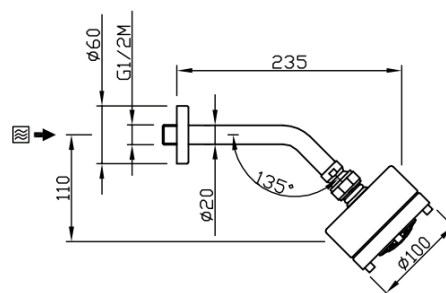

TECHNICAL DRAWING