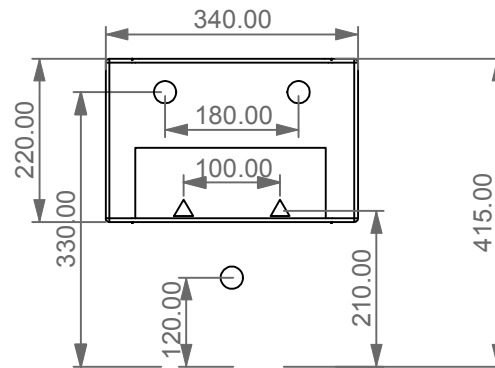

FRONT

LEFT

GSG
CERAMIC DESIGN

Scocca in ceramica bidet sospeso Box monoforo (senza foro su richiesta) bacino in crystal-tech® escluso
Ceramic case for Box bidet wall-hung one hole (no hole on request) float in crystal-tech® not included.

TOP

REAR

SECTION

Designation
Scocca in ceramica bidet sospeso Box monoforo (senza foro su richiesta) bacino in crystal-tech® escluso
Ceramic case for Box bidet wall-hung one hole (no hole on request) float in crystal-tech® not included.

Scale
1:10

cod. BXCEBISO

GSG
CERAMIC DESIGN

This drawing including the respected data may neither be duplicated nor modified nor altered without the consent of GSG Ceramic Design. The use of the data/technical drawings take place at users own risk and under exclusion of any liability of GSG Ceramic Design. The dimensions are not binding; products are subject to changes. Measurement shown may be subjected to small variations or are indicative.