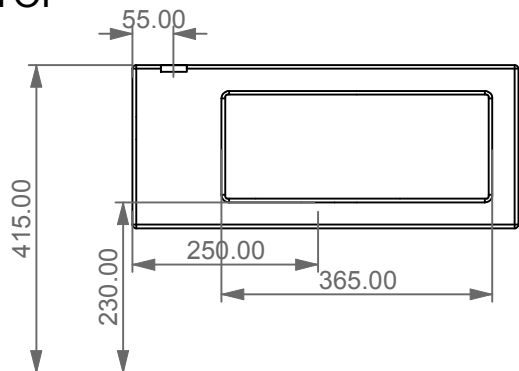

FRONT

LEFT

GSG
CERAMIC DESIGN

Scocca in ceramica bidet sospeso Box monoforo (senza foro su richiesta) bacino in crystal-tech® escluso
Ceramic case for Box bidet wall-hung one hole (no hole on request) float in crystal-tech® not included.

TOP

REAR

SECTION

Designation
Scocca in ceramica bidet sospeso Box monoforo (senza foro su richiesta) bacino in crystal-tech® escluso
Ceramic case for Box bidet wall-hung one hole (no hole on request) float in crystal-tech® not included.

Scale
1:10

cod. BXCEBISO

GSG
CERAMIC DESIGN

This drawing including the respected data may neither be duplicated nor modified nor altered without the consent of GSG Ceramic Design. The use of the data/technical drawings take place at users own risk and under exclusion of any liability of GSG Ceramic Design. The dimensions are not binding; products are subject to changes. Measurement shown may be subjected to small variations or are indicative.