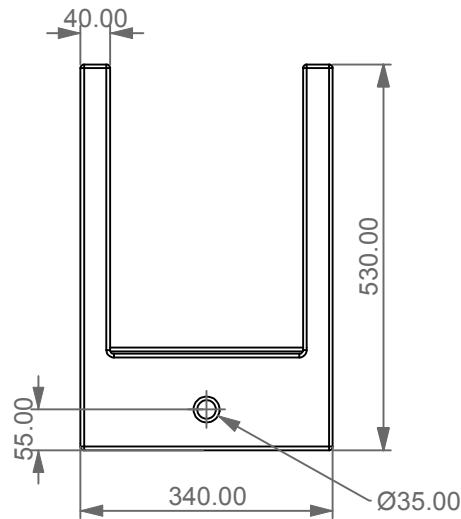

FRONT

LEFT

GSG
CERAMIC DESIGN

Scocca in ceramica bidet sospeso Box monoforo (senza foro su richiesta) bacino in crystal-tech® escluso
Ceramic case for Box bidet wall-hung one hole (no hole on request) float in crystal-tech® not included.

TOP

REAR

SECTION

Designation
Scocca in ceramica bidet sospeso Box monoforo (senza foro su richiesta) bacino in crystal-tech® escluso
Ceramic case for Box bidet wall-hung one hole (no hole on request) float in crystal-tech® not included.

Scale
1:10

cod. BXCEBISO

GSG
CERAMIC DESIGN

This drawing including the respected data may neither be duplicated nor modified nor altered without the consent of GSG Ceramic Design. The use of the data/technical drawings take place at users own risk and under exclusion of any liability of GSG Ceramic Design. The dimensions are not binding; products are subject to changes. Measurement shown may be subjected to small variations or are indicative.