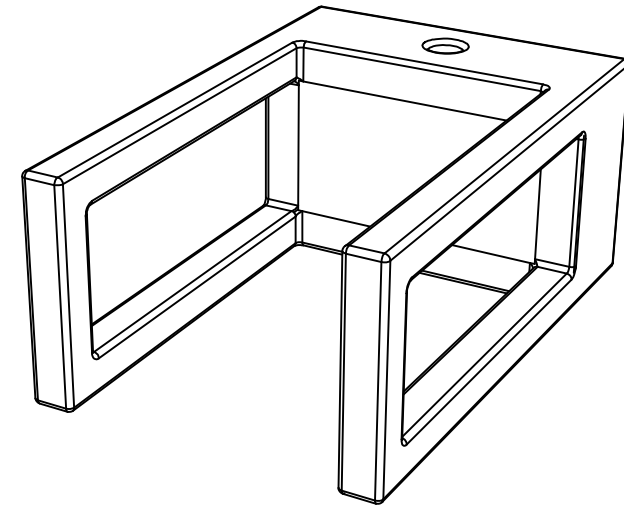

FRONT

LEFT

GSG
CERAMIC DESIGN

Scocca in ceramica bidet sospeso Box monoforo (senza foro su richiesta) bacino in crystal-tech® escluso
Ceramic case for Box bidet wall-hung one hole (no hole on request) float in crystal-tech® not included.

TOP

REAR

SECTION

Designation
Scocca in ceramica bidet sospeso Box monoforo (senza foro su richiesta) bacino in crystal-tech® escluso
Ceramic case for Box bidet wall-hung one hole (no hole on request) float in crystal-tech® not included.

Scale
1:10

cod. BXCEBISO

GSG
CERAMIC DESIGN

This drawing including the respected data may neither be duplicated nor modified nor altered without the consent of GSG Ceramic Design. The use of the data/technical drawings take place at users own risk and under exclusion of any liability of GSG Ceramic Design. The dimensions are not binding; products are subject to changes. Measurement shown may be subjected to small variations or are indicative.