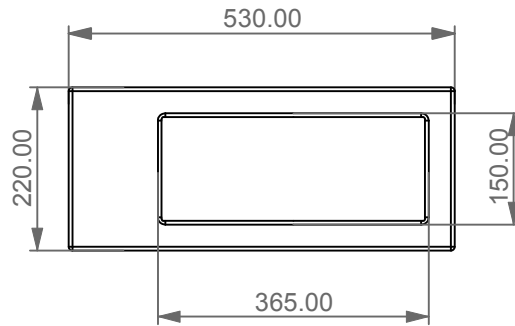

FRONT

LEFT

GSG
CERAMIC DESIGN

Scocca in ceramica bidet sospeso Box monoforo (senza foro su richiesta) bacino in crystal-tech® escluso
Ceramic case for Box bidet wall-hung one hole (no hole on request) float in crystal-tech® not included.

TOP

REAR

SECTION

Designation
Scocca in ceramica bidet sospeso Box monoforo (senza foro su richiesta) bacino in crystal-tech® escluso
Ceramic case for Box bidet wall-hung one hole (no hole on request) float in crystal-tech® not included.

Scale
1:10

cod. BXCEBISO

GSG
CERAMIC DESIGN

This drawing including the respected data may neither be duplicated nor modified nor altered without the consent of GSG Ceramic Design. The use of the data/technical drawings take place at users own risk and under exclusion of any liability of GSG Ceramic Design. The dimensions are not binding; products are subject to changes. Measurement shown may be subjected to small variations or are indicative.