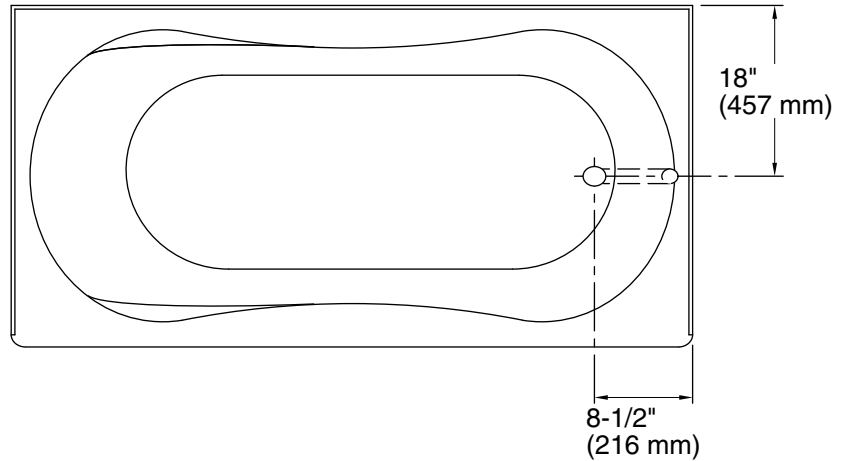

## Technical Information

All product dimensions are nominal.

Installation:	Three-wall alcove
Drain location:	Right
Basin area, bottom:	55" x 21" (1397 mm x 533 mm)
Basin area, top:	65" x 26" (1651 mm x 660 mm)
Weight:	52 lbs (23.6 kg)
Minimum floor load:	38 lbs/ft <sup>2</sup> (185.5 kg/m <sup>2</sup> )
Water depth:	15" (381 mm)
Water capacity:	72 gal (272.5 L)
Minimum flat for door:	2-1/4" (56 mm)