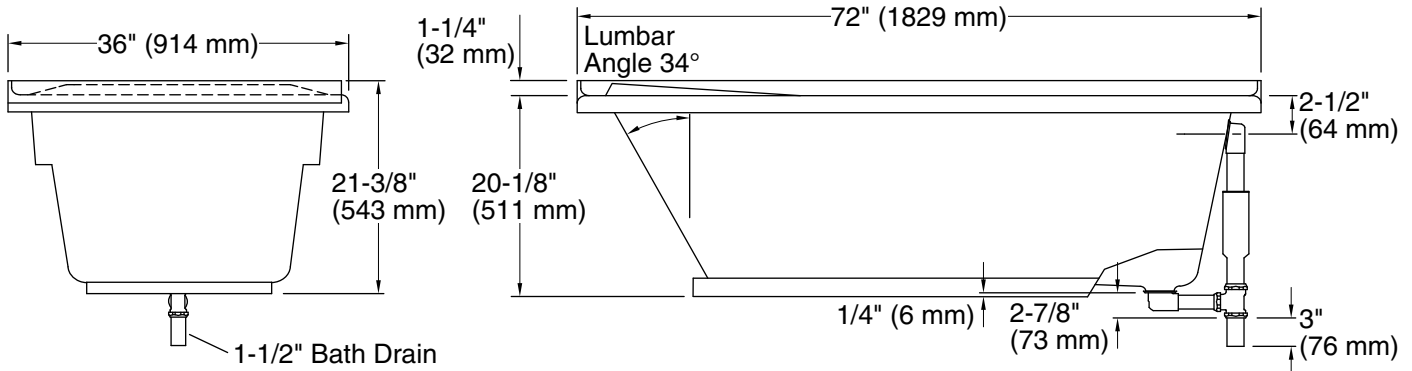

## Technical Information

All product dimensions are nominal.

Installation:	Three-wall alcove
Drain location:	Right
Basin area, bottom:	55" x 21" (1397 mm x 533 mm)
Basin area, top:	65" x 26" (1651 mm x 660 mm)
Weight:	52 lbs (23.6 kg)
Minimum floor load:	38 lbs/ft <sup>2</sup> (185.5 kg/m <sup>2</sup> )
Water depth:	15" (381 mm)
Water capacity:	72 gal (272.5 L)
Minimum flat for door:	2-1/4" (56 mm)