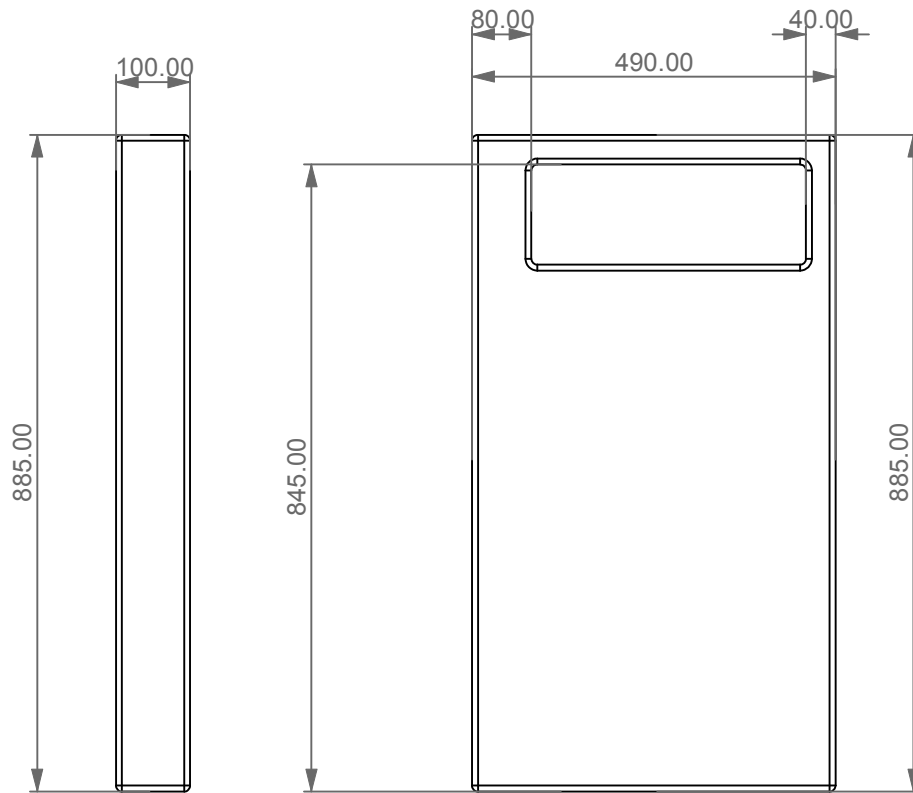

Supporto singolo destro o sinistro in ceramica
 per lavabo a colonna centro stanza Box
 Single ceramic support left or right
 for Box column Washbasin free standing

FRONT

LEFT

TOP

<p>Designation Supporto singolo destro o sinistro in ceramica per lavabo a colonna centro stanza Box Single ceramic support left or right for Box column Washbasin free standing</p>	
<p>Scale 1:10</p>	<p>This drawing including the respected data may neither be duplicated nor modified nor altered without the consent of GSG Ceramic Design. The use of the data/technical drawings take place at users own risk and under exclusion of any liability of GSG Ceramic Design.</p>
<p>cod. BXSCFS</p>	<p>The dimensions are not binding; products are subject to changes. Measurement shown may be subjected to small variations or are indicative.</p>