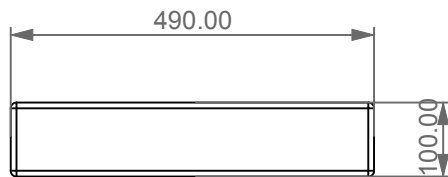

Supporto singolo destro o sinistro in ceramica
 per lavabo a colonna centro stanza Box
 Single ceramic support left or right
 for Box column Washbasin free standing

FRONT

LEFT

TOP

<p>Designation Supporto singolo destro o sinistro in ceramica per lavabo a colonna centro stanza Box Single ceramic support left or right for Box column Washbasin free standing</p>	
<p>Scale 1:10</p>	<p>This drawing including the respected data may neither be duplicated nor modified nor altered without the consent of GSG Ceramic Design. The use of the data/technical drawings take place at users own risk and under exclusion of any liability of GSG Ceramic Design.</p>
<p>cod. BXSCFS</p>	<p>The dimensions are not binding; products are subject to changes. Measurement shown may be subjected to small variations or are indicative.</p>