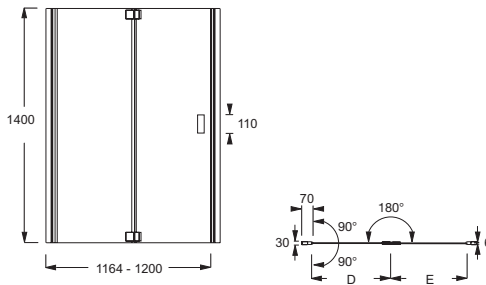

**E6D126**

**Collection:** CAPSULE

**Finish\*:**

GA - Profils chromés

**Main features:**

**Features**

- DIMENSIONS: 3 x 120 x 140 cm
- MATERIAL: Glass
- INSTALLATION: Alcove
- PANEL HEIGHT IN CM: 140
- WEIGHT: 21 kg
- INSTALLATION TYPE: Corner
- GLASS THICKNESS IN MM: 6

**Optional products**

- E6D122: Compact shower bath 120 x 80 cm

**Technical drawing**

	E6D126-GA	E6D127-GA	E6D128-GA	E6D129-GA
Mm	1200	1400	1200	1400
A mini/maxi	1164/1200	1364/1400	1164/1182	1364/1382
Mm			800	900
B mini/maxi			764/782	864/882
C	1050	1250	1050	1250
D	556	656	590	690
E	510	610	510	610

Product Specification: 2-panel bathscreen 120 cm. E6D126. Collection: CAPSULE. DIMENSIONS: 3 x 120 x 140 cm. WEIGHT: 21 kg. MATERIAL: Glass. INSTALLATION TYPE: Corner. INSTALLATION: Alcove. GLASS THICKNESS IN MM: 6. PANEL HEIGHT IN CM: 140.