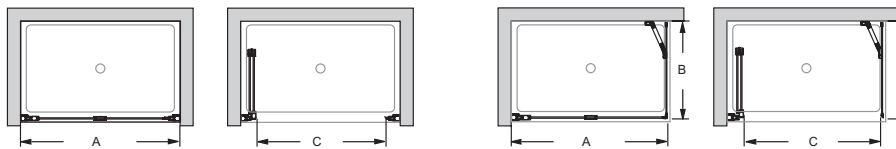

**E6D126**

**Collection:** CAPSULE

**Finish\*:**

GA - Profils chromés

**Main features:**

**Features**

- DIMENSIONS: 3 x 120 x 140 cm
- MATERIAL: Glass
- INSTALLATION: Alcove
- PANEL HEIGHT IN CM: 140
- WEIGHT: 21 kg
- INSTALLATION TYPE: Corner
- GLASS THICKNESS IN MM: 6

**Optional products**

- E6D122: Compact shower bath 120 x 80 cm

**Technical drawing**

	E6D126-GA	E6D127-GA	E6D128-GA	E6D129-GA
Mm	1200	1400	1200	1400
A mini/maxi	1164/1200	1364/1400	1164/1182	1364/1382
Mm			800	900
B mini/maxi			764/782	864/882
C	1050	1250	1050	1250
D	556	656	590	690
E	510	610	510	610

Product Specification: 2-panel bathscreen 120 cm. E6D126. Collection: CAPSULE. DIMENSIONS: 3 x 120 x 140 cm. WEIGHT: 21 kg. MATERIAL: Glass. INSTALLATION TYPE: Corner. INSTALLATION: Alcove. GLASS THICKNESS IN MM: 6. PANEL HEIGHT IN CM: 140.