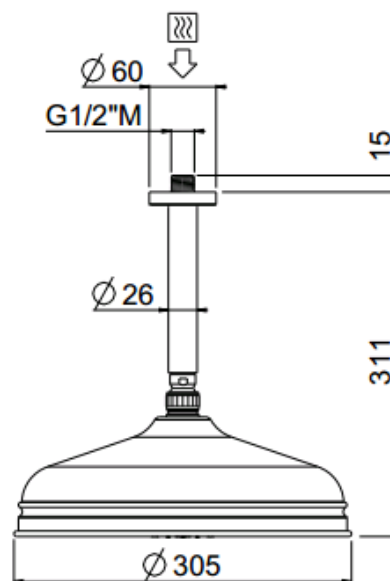

Colonial 3

Colonial 3 Ø310
27030C15/SOF-CR

TECHNICAL INFORMATION

One jet traditional non-liming inspectable shower head, Ø310, in brass/stainless steel with 15 cm brass ceiling shower arm Ø 26 1/2" mm. CHROME

Flow rate:
9 l/min

FEATURES

Rain jet

Non-liming

PICTURE

TECHNICAL DRAWING

SPARE PARTS

FINISHINGS