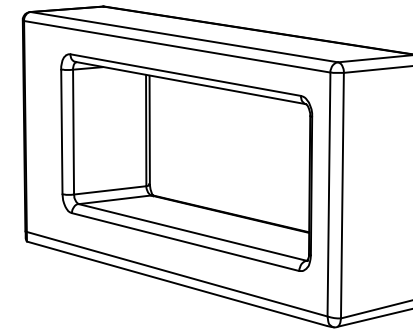

Mensola di supporto singola in ceramica  
 per lavabi da appoggio o sospesi Box  
 Single ceramic shelf  
 for countertop or wall hung Washbasin Box

FRONT

LEFT

TOP

Designation Mensola di supporto singola in ceramica per lavabi da appoggio o sospesi Box Single ceramic shelf for countertop or wall hung Washbasin Box	
Scale 1:10	This drawing including the respected data may neither be duplicated nor modified nor altered without the consent of GSG Ceramic Design. The use of the data/technical drawings take place at users own risk and under exclusion of any liability of GSG Ceramic Design.
cod. BXME	The dimensions are not binding; products are subject to changes. Measurement shown may be subjected to small variations or are indicative.