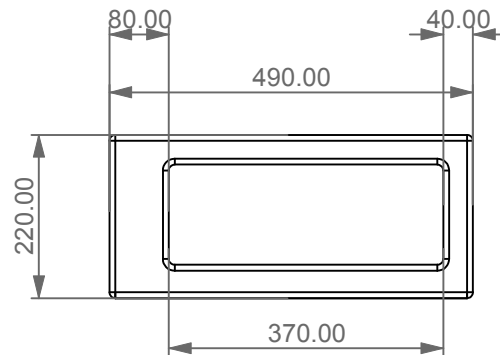

Mensola di supporto singola in ceramica  
 per lavabi da appoggio o sospesi Box  
 Single ceramic shelf  
 for countertop or wall hung Washbasin Box

FRONT

LEFT

TOP

Designation Mensola di supporto singola in ceramica per lavabi da appoggio o sospesi Box Single ceramic shelf for countertop or wall hung Washbasin Box	
Scale 1:10	This drawing including the respected data may neither be duplicated nor modified nor altered without the consent of GSG Ceramic Design. The use of the data/technical drawings take place at users own risk and under exclusion of any liability of GSG Ceramic Design.
cod. BXME	The dimensions are not binding; products are subject to changes. Measurement shown may be subjected to small variations or are indicative.