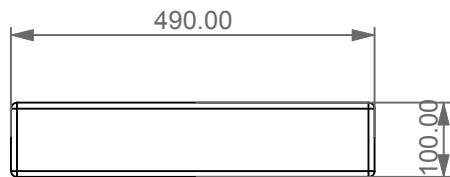

Mensola di supporto singola in ceramica  
 per lavabi da appoggio o sospesi Box  
 Single ceramic shelf  
 for countertop or wall hung Washbasin Box

FRONT

LEFT

TOP

Designation Mensola di supporto singola in ceramica per lavabi da appoggio o sospesi Box Single ceramic shelf for countertop or wall hung Washbasin Box	
Scale 1:10	This drawing including the respected data may neither be duplicated nor modified nor altered without the consent of GSG Ceramic Design. The use of the data/technical drawings take place at users own risk and under exclusion of any liability of GSG Ceramic Design.
cod. BXME	The dimensions are not binding; products are subject to changes. Measurement shown may be subjected to small variations or are indicative.