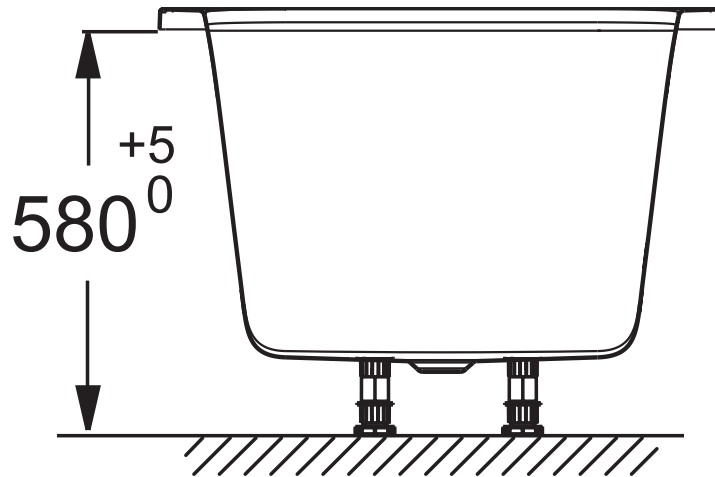

E6D133

Collection: PANOLUX

Finish*:

D26 - Chêne doré/
Chêne foncé

D27 - Marbre/
Granit rubis

D29 - Gris nuage/
Gris fer

Features

- DIMENSIONS: 140 x 90 x 58 cm
- MATERIAL: Panolux
- INSTALLATION: Aprons for alcove or corner installation. Cut to size for Capsule 120 x 80 cm.

- WEIGHT: 11 kg
- INSTALLATION TYPE: Corner

Consumer benefits

- Matériau imputrescible
- Nombreuses finitions et coloris

Installation benefits

- Fast assembly, mounted to wall with brackets
- Simple removal, like a kitchen baseboard
- No access cover, entire panel unclips

Required products

- E6D123
- E6D122

Technical drawing

Product Specification: Front and end panel. E6D133. Collection: PANOLUX. DIMENSIONS: 140 x 90 x 58 cm. WEIGHT: 11 kg. MATERIAL: Panolux. INSTALLATION TYPE: Corner. INSTALLATION: Aprons for alcove or corner installation. Cut to size for Capsule 120 x 80 cm..