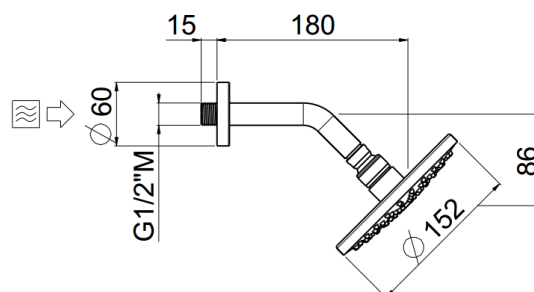

## Stick 4

Stick 4 Ø150  
**28930C15-CR**

### TECHNICAL INFORMATION

Single-function round Ø150, non-liming, inspectable, in brass, with wall mounted shower arm in brass Ø18 1/2" mm, 15 cm. CHROME

**Flow rate:**  
4 l/min

### TECHNICAL DRAWING