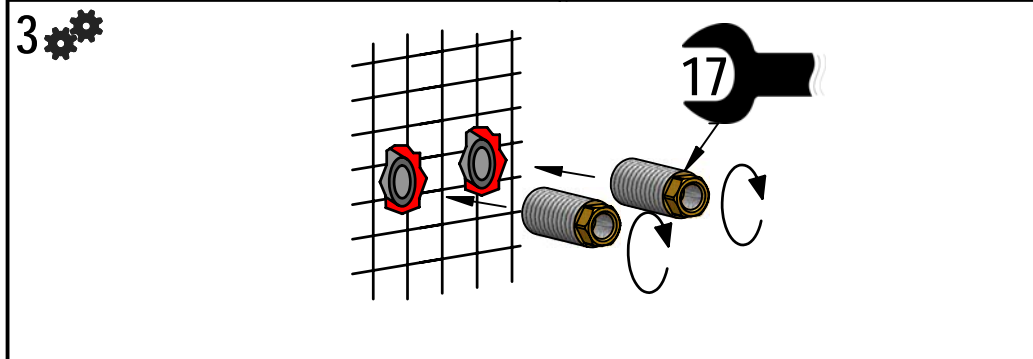

MADE IN ITALY

Questo prodotto è stato realizzato interamente in Italia con l'utilizzo di materie prime di altissima qualità

DESIGN

EOB

MADE IN ITALY

This product has been entirely manufactured in Italy, by top quality raw materials.

Rubinetti d'autore dedicati a te

Rubinetti d'autore dedicati a te

DESIGN

EOB

MADE IN ITALY

This product has been entirely manufactured in Italy, by top quality raw materials.

MADE IN ITALY

Questo prodotto è stato realizzato interamente in Italia con l'utilizzo di materie prime di altissima qualità