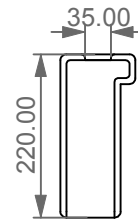

FRONT

LEFT

TOP

SECTION

Supporto in ceramica Box cm 29,5x10xh22
per rubinetteria monoforo (tre fori su richiesta)
Box ceramic support cm 29,5x10xh22
for tap fittings one hole (hree holes on request)

Designation
Supporto in ceramica Box cm 29,5x10xh22
per rubinetteria monoforo (tre fori su richiesta)
Box ceramic support cm 29,5x10xh22
for tap fittings one hole (hree holes on request)

Scale
1:10

cod. BXSURU

This drawing including the respectedata may neither be duplicated nor modified nor altered without the consent of GSG Ceramic Design. The use of the data/technical drawings take place at users own risk and under exclusion of any liability of GSG Ceramic Design. The dimensions are not binding; products are subject to changes. Measurement shown may be subjected to small variations or are indicative.