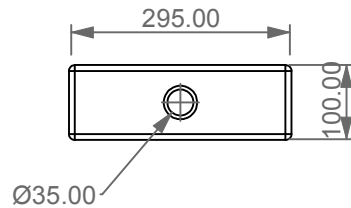

FRONT

LEFT

TOP

SECTION

Supporto in ceramica Box cm 29,5x10xh22
per rubinetteria monoforo (tre fori su richiesta)
Box ceramic support cm 29,5x10xh22
for tap fittings one hole (hree holes on request)

Designation
Supporto in ceramica Box cm 29,5x10xh22
per rubinetteria monoforo (tre fori su richiesta)
Box ceramic support cm 29,5x10xh22
for tap fittings one hole (hree holes on request)

Scale
1:10

cod. BXSURU

This drawing including the respectedata may neither be duplicated nor modified nor altered without the consent of GSG Ceramic Design. The use of the data/technical drawings take place at users own risk and under exclusion of any liability of GSG Ceramic Design. The dimensions are not binding; products are subject to changes. Measurement shown may be subjected to small variations or are indicative.