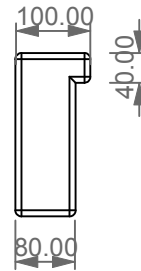

FRONT

LEFT

TOP

SECTION

Supporto in ceramica Box cm 29,5x10xh22
per rubinetteria monoforo (tre fori su richiesta)
Box ceramic support cm 29,5x10xh22
for tap fittings one hole (hree holes on request)

Designation
Supporto in ceramica Box cm 29,5x10xh22
per rubinetteria monoforo (tre fori su richiesta)
Box ceramic support cm 29,5x10xh22
for tap fittings one hole (hree holes on request)

Scale
1:10

cod. BXSURU

This drawing including the respectedata may neither be duplicated nor modified nor altered without the consent of GSG Ceramic Design. The use of the data/technical drawings take place at users own risk and under exclusion of any liability of GSG Ceramic Design. The dimensions are not binding; products are subject to changes. Measurement shown may be subjected to small variations or are indicative.