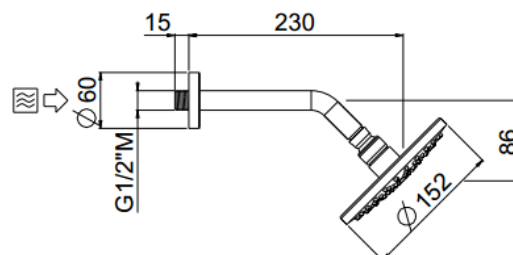

TECHNICAL DRAWING

SPARE PARTS

FINISHINGS