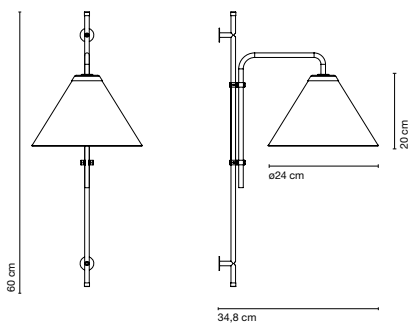

Funiculí Fabric **Lluís Porqueras**

marset

Funiculí A Fabric

Funiculí A Fabric

🔌 E14 LED 5W

Black electrical cord

Stem and wall clip in lacquered iron. White or sand polyester shade, made of a PVC-PET laminated film.

- Black-White
- Black-Sand

- [Download](#) Assembly instructions
- [Download](#) 2D
- [Download](#) 3D
- [Download](#) Photometric data
- [Download](#) Energy label

Range

Watch the video

info@marset.com
www.marset.com