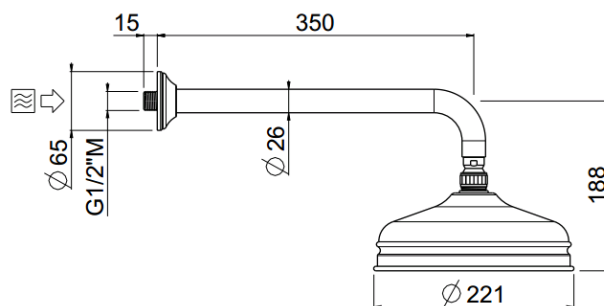

TECHNICAL DRAWING

SPARE PARTS

FINISHINGS