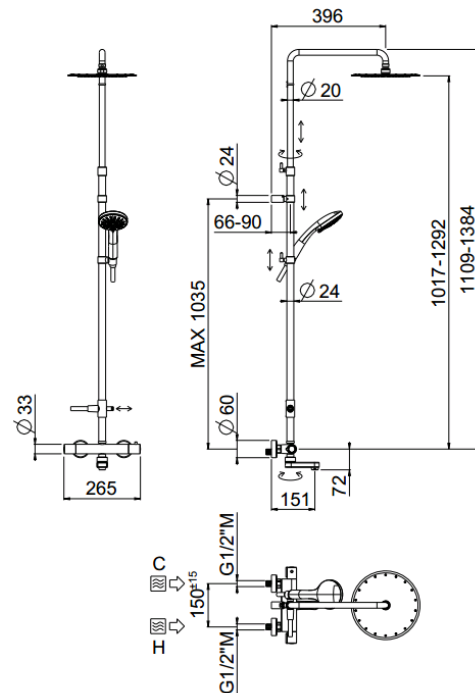

Rigoletto telescopic with spout

Rigoletto telescopic with spout, MySlim shower head
01-1971-N-CR

TECHNICAL INFORMATION

Bridge telescopic shower column including exposed thermostatic mixer with brass handles, diverter and swinging spout, turning bar with adjustable mounting. Round ultra-thin shower head, Ø240, non-liming, in stainless steel. 3 jets non-liming shower in ABS. Smooth double anti-torsion PVC flexible hose, cm 150. CHROME

Flow rate:
x rubinetto

PICTURE

SPARE PARTS

ORIC035
T°

ORIC032
2 vie / ways

FEATURES

rain jet

central jet

side jet

Tub spout

double anti-torsion

adjustable telescopic shower column

Rigoletto adjustable spout

TECHNICAL DRAWING

FINISHINGS