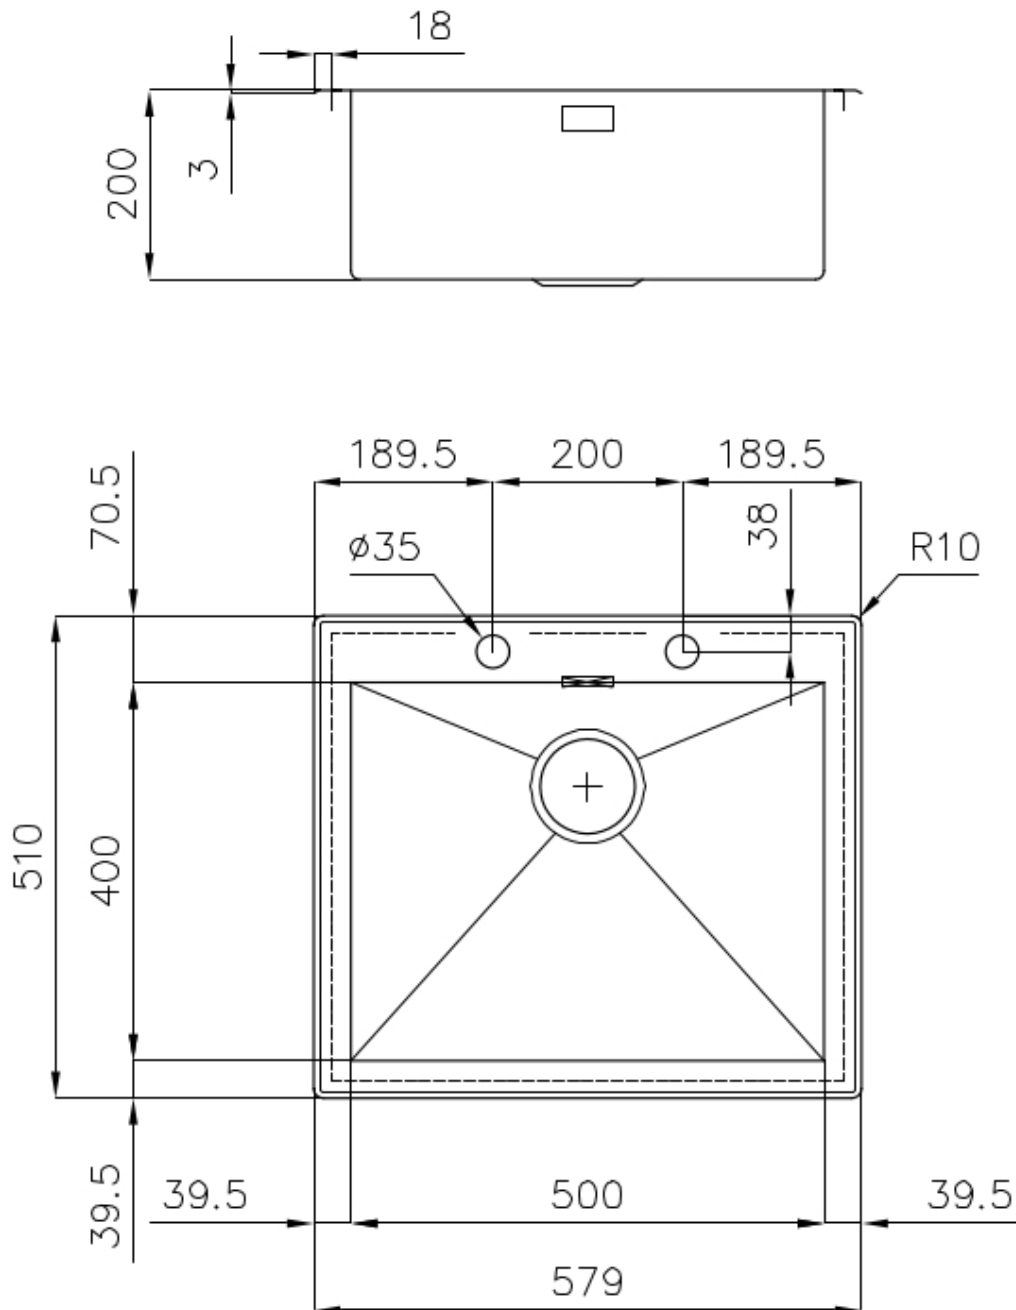

Edge/Installation Type Flat Edge

Dimensions 579x510 mm

Standard fittings Fixing hooks, gasket, drain, overflow and siphon, boxed packing

Mixer holes 2 standard holes

Built-in hole 559x495 mm

Drainer	No
Width	58 cm
Bowl dimension	500x400mm
Number of bowls	1 bowl
Waste fitting	Drain with automatic PM control

FEATURES

Automatic waste fitting	The waste-fitting with round remote knob is supplied; a practical accessory which makes it unnecessary to get wet in order to drain the water from the bowl.
Basket 3,5" waste fitting	The drain is equipped with a large 3.5" drain, with the practical basket cap that prevents the discharge of solid parts. The 3.5 "drain allows the use of the Foster waste-disposer, compatible with all models.
Deep bowls	This bowls reach an important depth, over 20 cm, thanks to the advanced production technology, that can be offer great capiciency and practicity in all the washing operations.
Diamond-shape bottom	The draining of water is an important feature in a sink, and it's always taken good care of in Foster products. In the bent-welded sinks, which would have a flat bottom, the proper draining is guaranteed by the elegant beveling, which helps the water flow.
Double mixer hole	The large tap counter is already fitted with a series of 2 tap holes. In the second hole it is possible to install the remote control of the automatic drain or, alternatively, a practical soap dispenser.
High thickness	1mm thick steel. A significant thickness, which guarantees the maximum sturdiness and durability.
Perimetral overflow	The overflow is always a security on the Foster sinks that prevents the overflow of water in case of oversights. The perimeter drain solution improves aesthetics thanks to its square and essential shape.

Squared bowls - 0/9 radius

The square bowls of Foster have perfectly squared vertical edges, while those on the bottom have a small radius of 9 mm that facilitates cleaning operations.

TECHNICAL DATA

EQUIPMENT