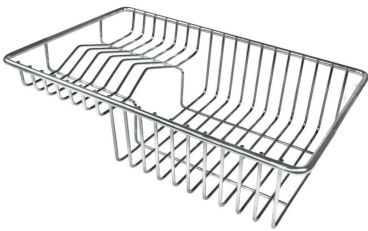

Squared bowls - 0/9 radius

The square bowls of Foster have perfectly squared vertical edges, while those on the bottom have a small radius of 9 mm that facilitates cleaning operations.

TECHNICAL DATA

EQUIPMENT

Iroko-wood sliding chopping board 8644 041

Iroko-wood twin chopping board
8644 004

Stainless steel colander 8154 000

Stainless steel plate rack 8100 154

Stainless steel plate rack 8100 303

White bowl 8153 100

Graters kit with ring-holder and
food collection tray 8159 101

Stainless steel perforated tray
8151 000

Stainless steel plate rack 8100 201

WARNING:

The accessories 8159101, 8100303,8151000 are only usable in combination with 8644101