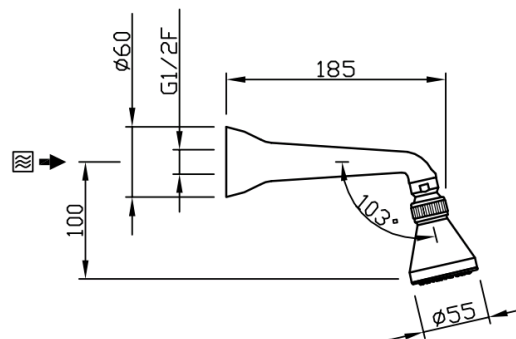

Roma

Roma
25680-CR

TECHNICAL INFORMATION

Brass one jet non-liming shower head, $\varnothing 55$, with 20 cm wall shower arm in brass 1/2" F. CHROME

Flow rate:
2 l/min

FEATURES

Rain jet

Non-liming

PICTURE

TECHNICAL DRAWING

SPARE PARTS

FINISHINGS