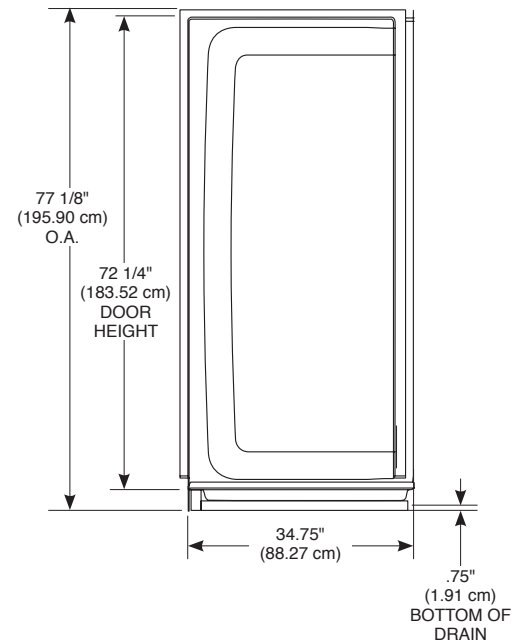

see what Delta can do™

CLASSIC 400
36" X 36" SHOWER

- 40064 3-Piece Shower Wall Set
- 40054 Center Drain Shower Base
- Made with ProCrylic™ high-gloss acrylic
- Textured Bottom
- Direct-to-Stud Installation
- 10 Year Limited Residential Warranty
- 1 Year Limited Commercial Warranty

COLOR/FINISH

- White

COMPLIES WITH:

- CSA B45.5/IAPMO Z 124

Delta Faucet Company

55 E. 111th Street, Indianapolis, IN 46280
350 South Edgeware Road, St. Thomas, ON N5P 4L1
© 2020 Delta Faucet Company