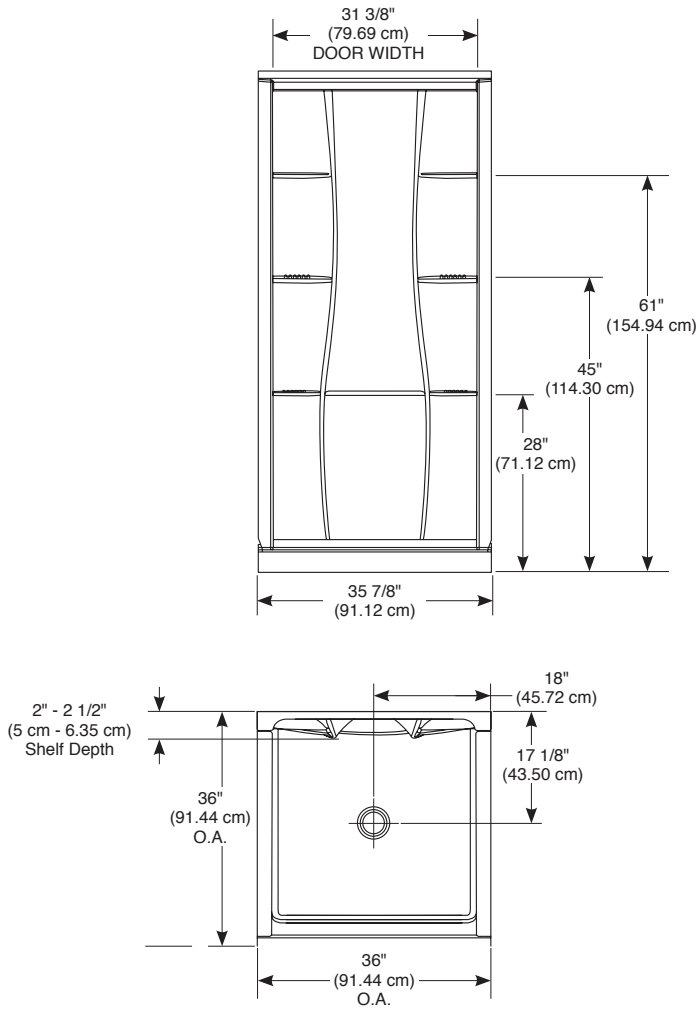

see what Delta can do™

CLASSIC 400
36" X 36" SHOWER

- 40064 3-Piece Shower Wall Set
- 40054 Center Drain Shower Base
- Made with ProCrylic™ high-gloss acrylic
- Textured Bottom
- Direct-to-Stud Installation
- 10 Year Limited Residential Warranty
- 1 Year Limited Commercial Warranty

COLOR/FINISH

- White

COMPLIES WITH:

- CSA B45.5/IAPMO Z 124

Delta Faucet Company

55 E. 111th Street, Indianapolis, IN 46280
350 South Edgeware Road, St. Thomas, ON N5P 4L1
© 2020 Delta Faucet Company