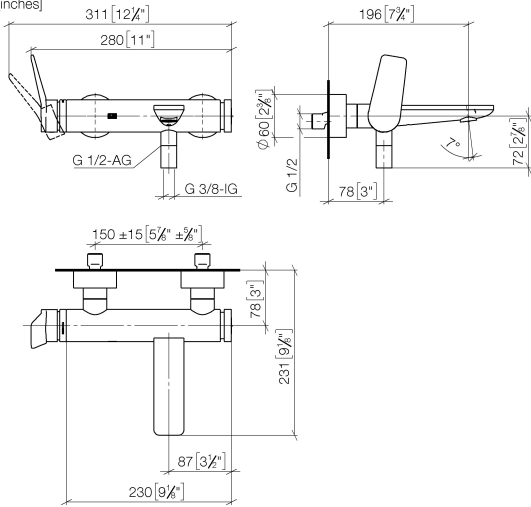

**LISSÉ Single-lever bath mixer for wall mounting without shower set - Brushed Platinum**

LISSÉ

33 200 845

- 190-200mm projection
- circular normal flow
- automatic bath/shower diverter
- 3/8" shower outlet
- slide-on rosettes Ø 60 mm
- 1/2" connection
- gauge 150 mm - 15 mm
- max. flow 13.5 l/min at 3 bar flow pressure
- WRAS 2311042

# LISSÉ Single-lever bath mixer for wall mounting without shower set - Brushed Platinum

LISSÉ

33 200 845

mm [inches]