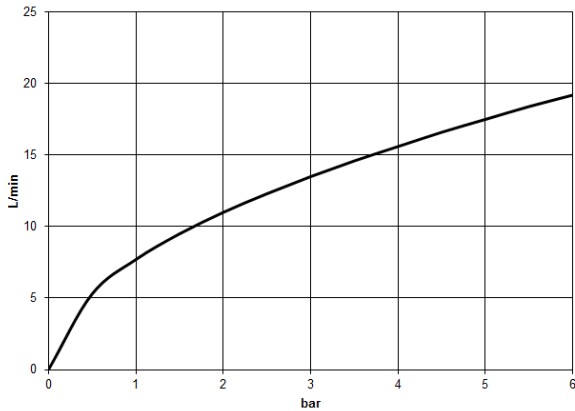

# LISSÉ Single-lever bath mixer for wall mounting without shower set - Brushed Platinum

LISSÉ

33 200 845

mm [inches]

## Flow rate chart