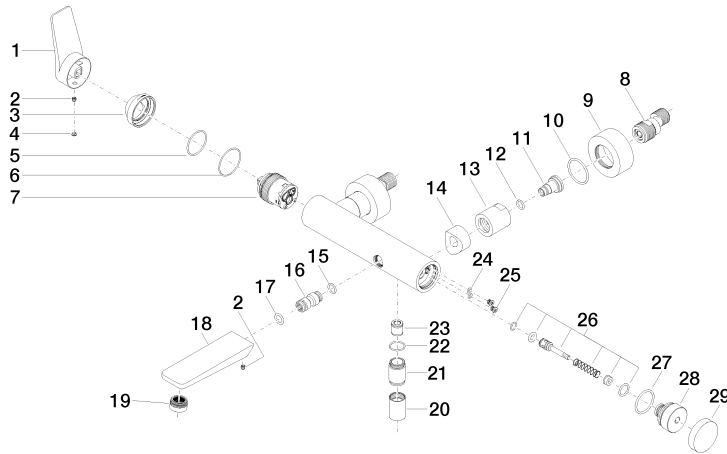

LISSÉ Single-lever bath mixer for wall mounting without shower set - Brushed Platinum

LISSÉ

33 200 845

Product version from 3/9/2016 to 7/16/2018

Product version from 7/16/2018

Product version from 4/1/2024

Parts for other finishes can be found here: [Chrome](#)