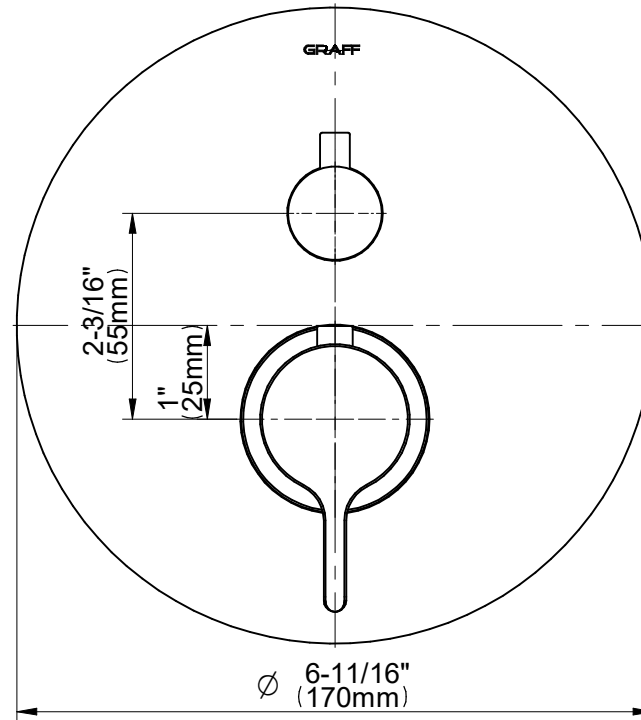

E-18036-LM46E-**-T

Uni-Box Series

GRAFF[®]
Art of Bath