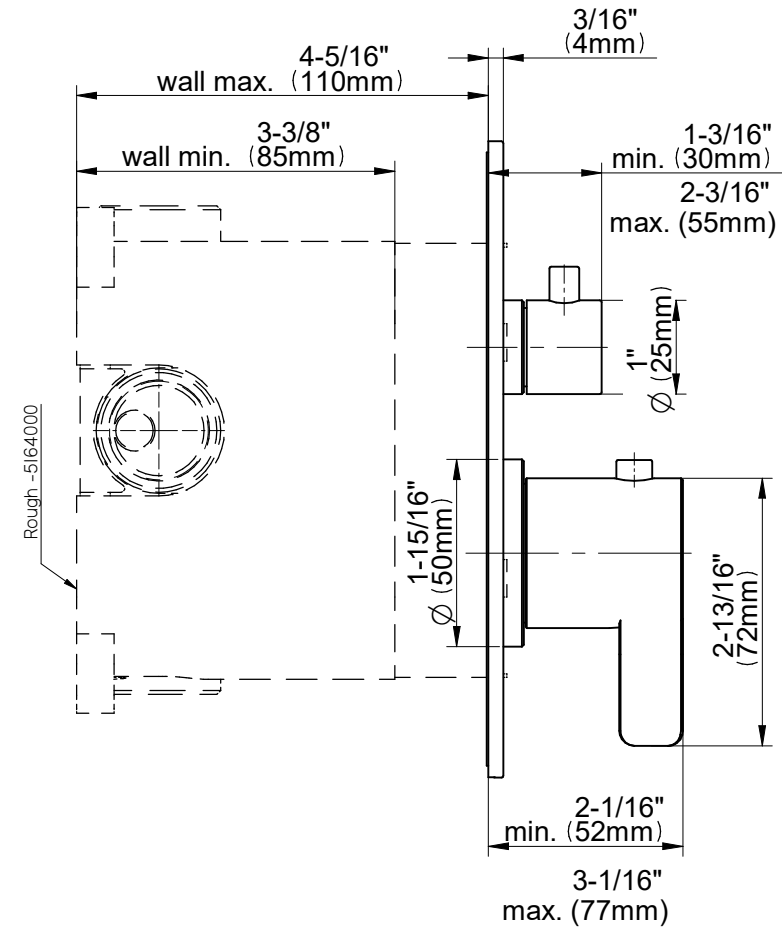

E-18036-LM46E-**-T

Uni-Box Series

GRAFF[®]
Art of Bath