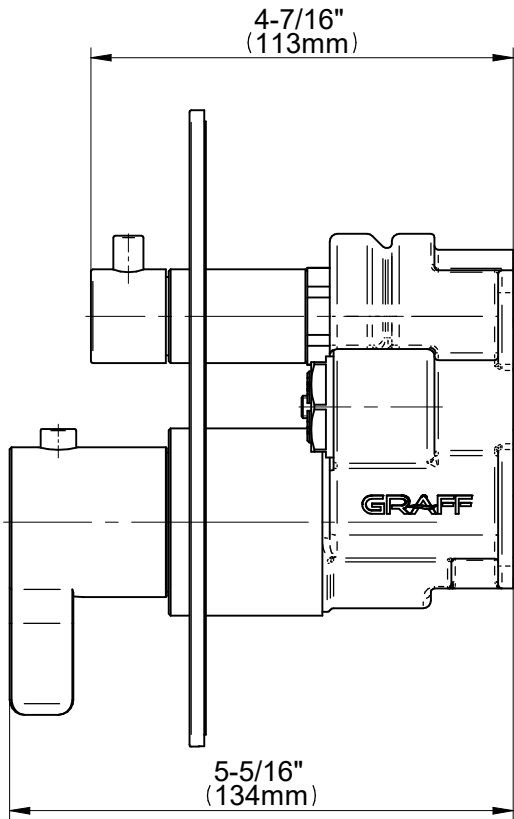

E-18036-LM46E-**-T

Uni-Box Series

GRAFF[®]
Art of Bath