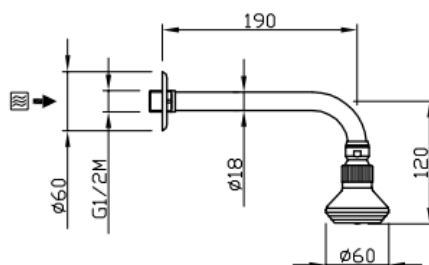

TECHNICAL DRAWING

SPARE PARTS

FINISHINGS