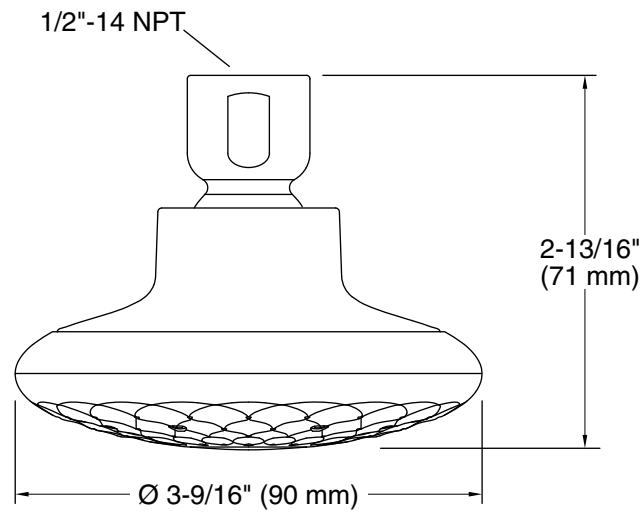

Technical Information

All product dimensions are nominal.

Showerhead/Body Spray:

Rated maximum flow: 1.5 gal/min (5.7 l/min)

Notes

Install this product according to the installation guide.