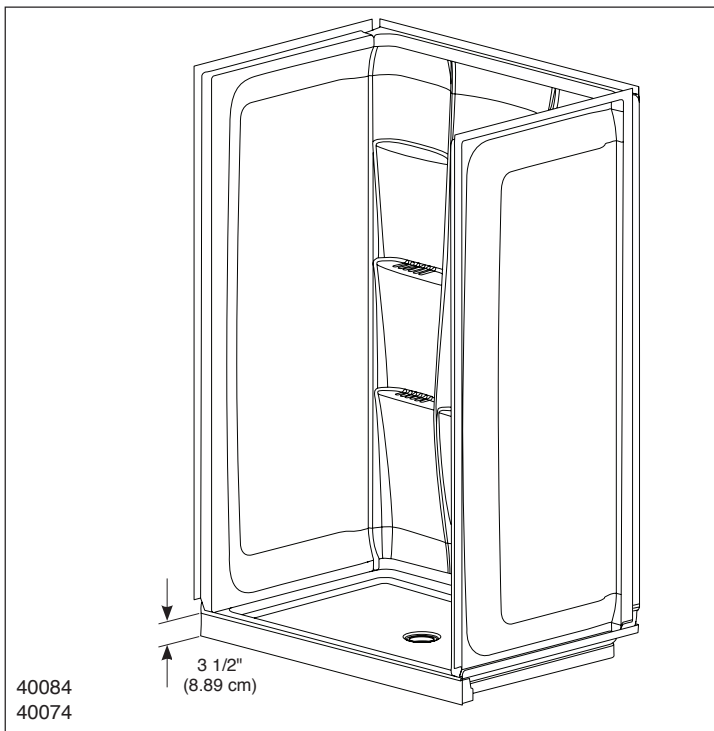

see what Delta can do^{SM}

CLASSIC 400 48" X 34" SHOWER

- 40084 3-Piece Shower Wall Set
- 40074 Center Drain Shower Base
- Made with ProCrylic™ high-gloss acrylic
- Textured Bottom
- Direct-to-Stud Installation
- 10 Year Limited Residential Warranty
- 1 Year Limited Commercial Warranty

COLOR/FINISH

- White

COMPLIES WITH:

- CSA B45.5/IAPMO Z124

40084
40074