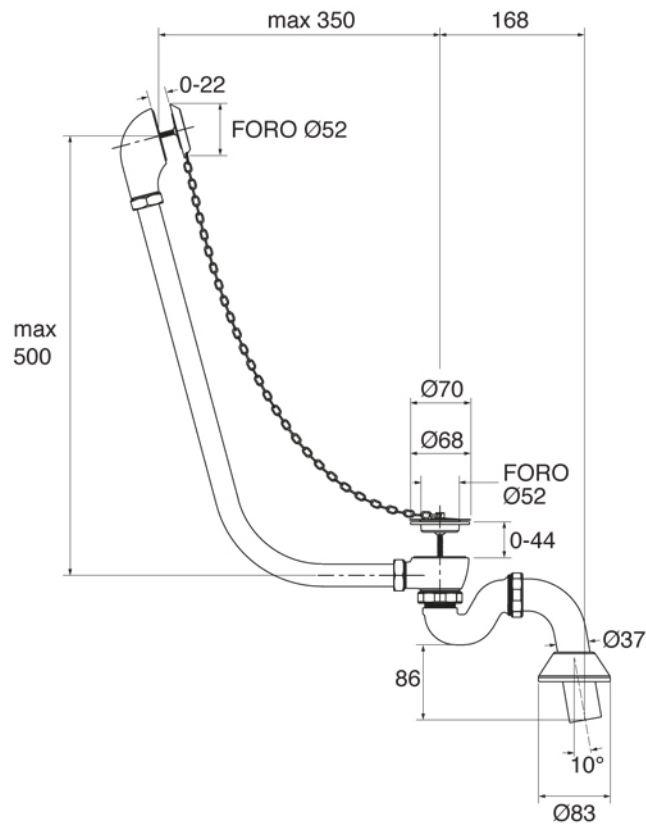

CAST IRON BATHTUB Collection	
Code	Description
9150	<b>Cast iron bathtub 1540x770 (Kg. 117 - Lt 200)</b> Without tap holes, external unfinished

Verona - Italy  
 tel. +39 045 8006917  
 fax. +39 045 8020111  
 gentry-home.com

CAST IRON BATHTUB Collection	
Code	Description
9149 9151	<b>Cast iron bathtub 1700x770 (Kg. 131 - Lt 225)</b> With tap holes, external unfinished Without tap holes, external unfinished
9160 9163 9161-C 9162-I/N/O/OR 9162-B/ND/R	<b>Set cast iron Feet</b> Unfinished White Chrome Incalux, Nickel, Dark Gold, Rose Gold Bronze, Dark Nickel, Copper
103 105 106 107	<b>External painting</b> External painting White External painting RAL Gold leaf decoration Silver leaf decoration

**GH**  
GENTRY HOME

Verona - Italy  
tel. +39 045 8006917  
fax. +39 045 8020111  
gentry-home.com

CAST IRON BATHTUB Collection	
Code	Description
0190-C 0191-I/N/O/OR 0191-B/ND/R	<p><b>Exposed bath waste with drain stopper chain and overflow with exposed pipes for floor connector and siphon</b></p> <p>Chrome            Incalux, Nickel, Dark Gold, Rose Gold            Bronze, Dark Nickel, Copper</p>