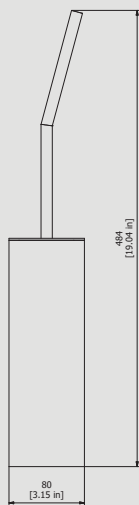

## HJ012

Description

Toilet brush holder

Box Dimensions

100 x 100 x 50 mm

Weight

1.8 kg

Finishes

Dimensions

Cartridge

Hoses

Aerator

Flow Rate (+/-10%)

1 BAR

2 BAR

3 BAR