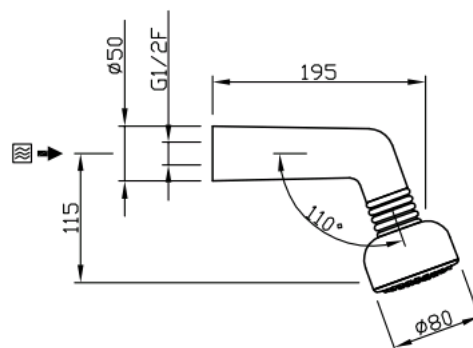

SPARE PARTS

FINISHINGS