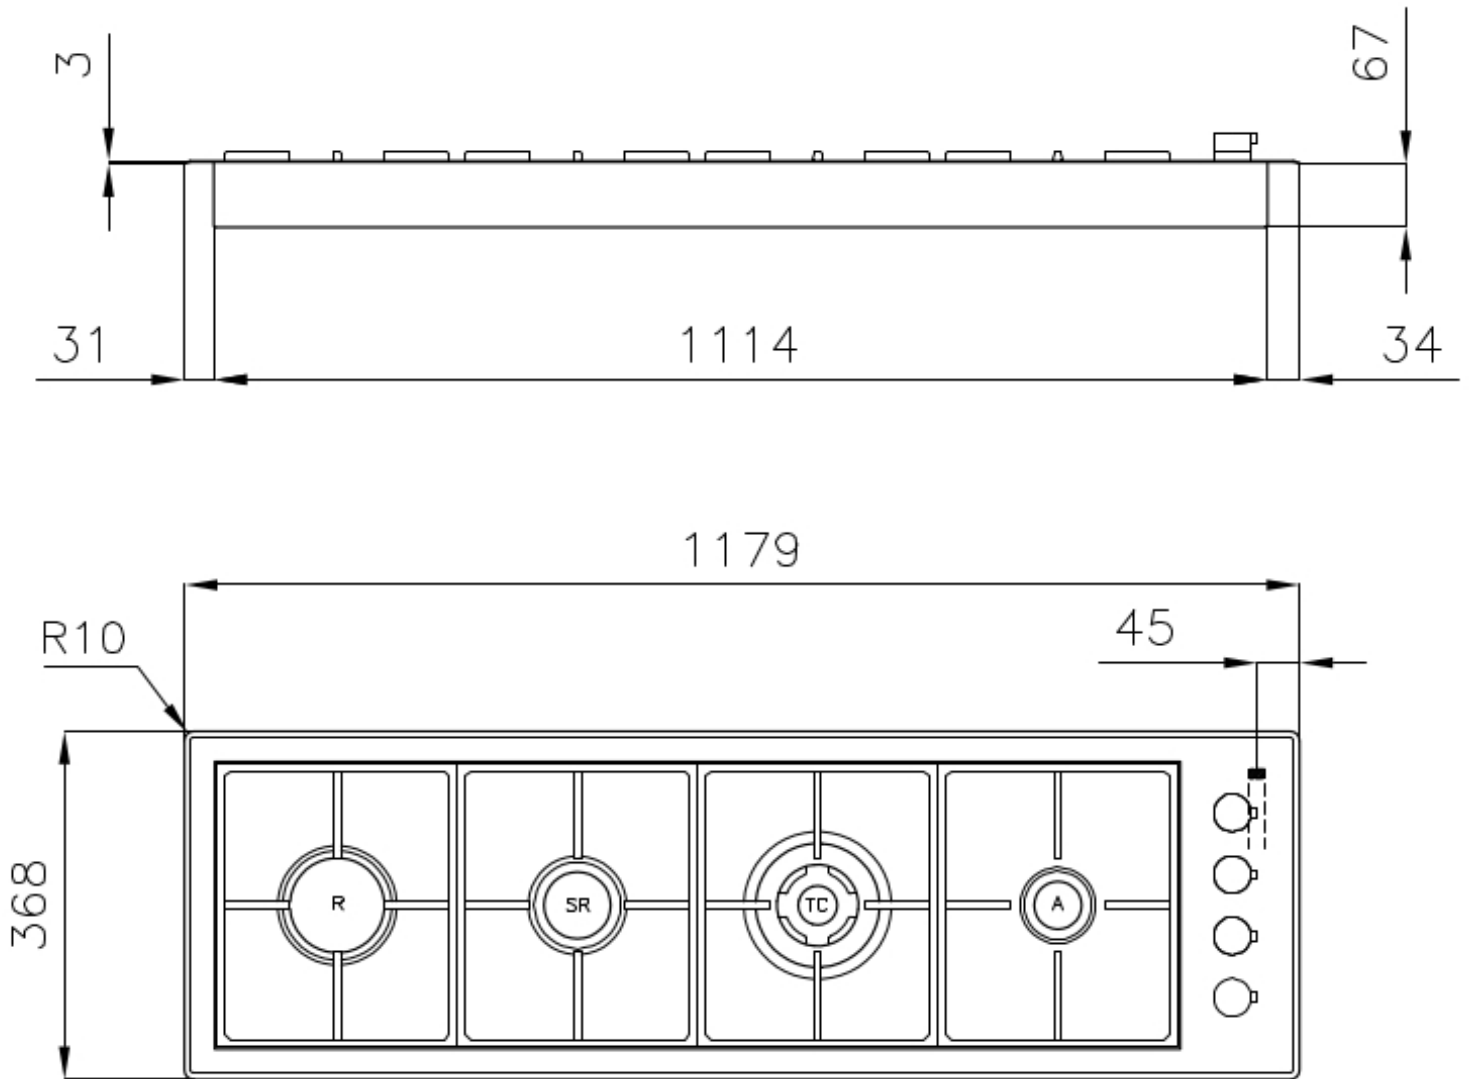

TECHNICAL DATA