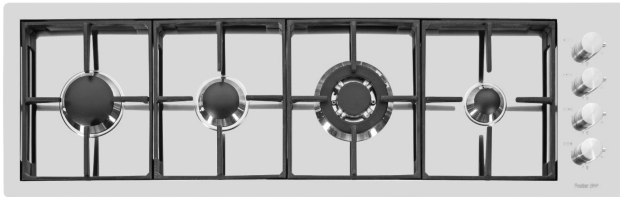

Cooker hob S4000 Line 7250 042

Cooker hobs

Code: 7250 042

DETAILS

Finish Foster brushed

Material AISI 304 stainless steel

Texture Satin

Supply 220-240 V; 50.60 Hz

Edge/Installation Type Flat Edge

Dimensions 1179x368 mm

Base size 118cm

Heating element Four burners

Built-in hole 1162x351 mm

Grids Cast iron grids and enamelled burner covers

Total power 9.650 W

Auxiliary 1.100 W

Semirapid 1.750 W

Rapid 3.000 W

Triple crown 3.800 W

Safety Safety valve with quick-acting thermocouple

Ignition Electric ignition under knob

Gas type Tested for installation with natural gas, LPG nozzle set included.

Type Gas Hob

EQUIPMENT

1 x Cast iron wok support 9601
668

FEATURES

Cast iron grids Cast-iron is the ideal material for an hob grid, this due to the manifold properties characterising it: high heat capacity that improves cooking performance; high weight and stability that improve safety; sturdiness that preserves the hob's original aspect over time; easy cleaning.