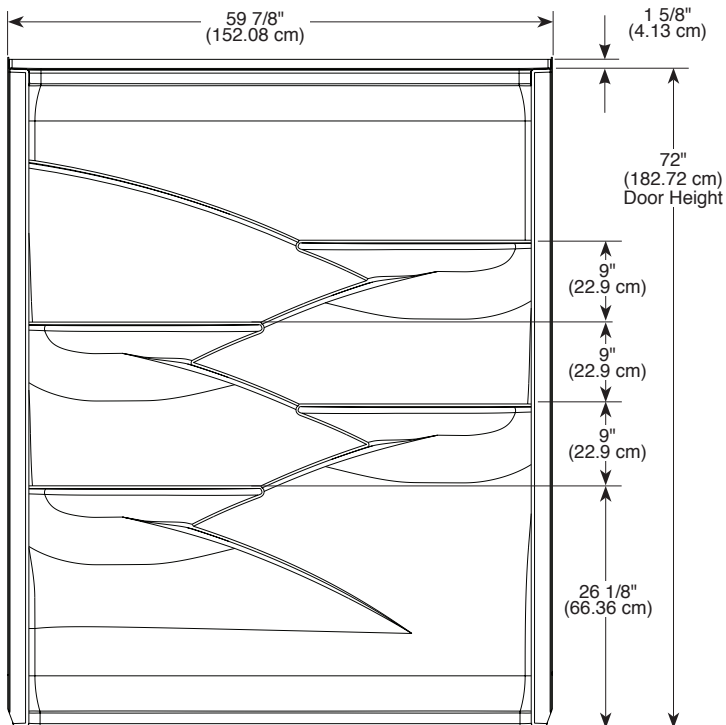

see what Delta can do™

LAUREL™
B67311-6032-WH
60" X 32" THREE-PIECE
SHOWER WALL SET

- Made with High-Gloss ProCrylic™ Material
- Direct-to-Stud Installation
- 10 Year Limited Residential Warranty
- 1 Year Limited Commercial Warranty

COLOR/FINISH

- White

COMPLIES WITH:

- CSA B45.5/IAPMO Z 124