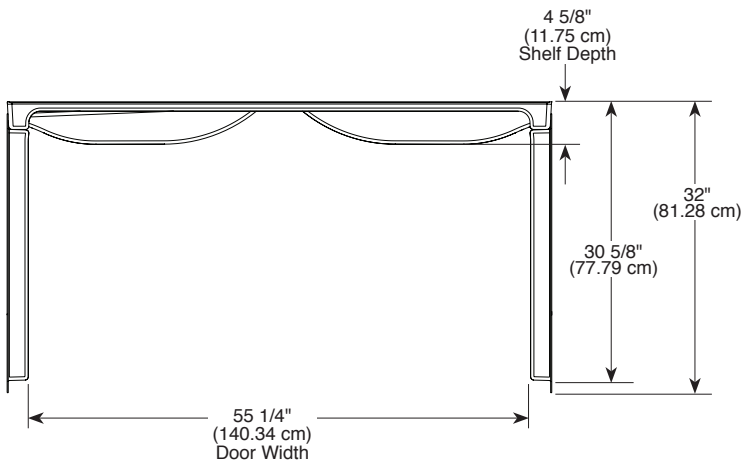

see what Delta can do™

LAUREL™
B67311-6032-WH
60" X 32" THREE-PIECE
SHOWER WALL SET

- Made with High-Gloss ProCrylic™ Material
- Direct-to-Stud Installation
- 10 Year Limited Residential Warranty
- 1 Year Limited Commercial Warranty