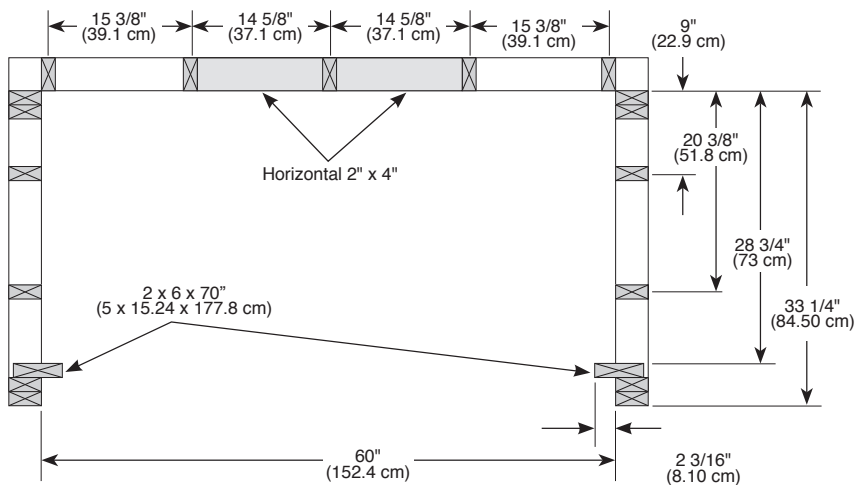

see what Delta can do™

LAUREL™
B67311-6032-WH
60" X 32" THREE-PIECE
SHOWER WALL SET

- Made with High-Gloss ProCrylic™ Material
- Direct-to-Stud Installation
- 10 Year Limited Residential Warranty
- 1 Year Limited Commercial Warranty

COLOR/FINISH

- White

COMPLIES WITH:

- CSA B45.5/IAPMO Z 124