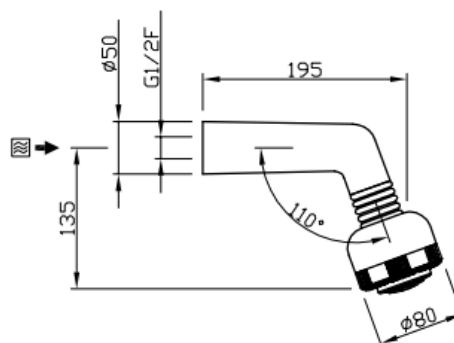

FINISHINGS