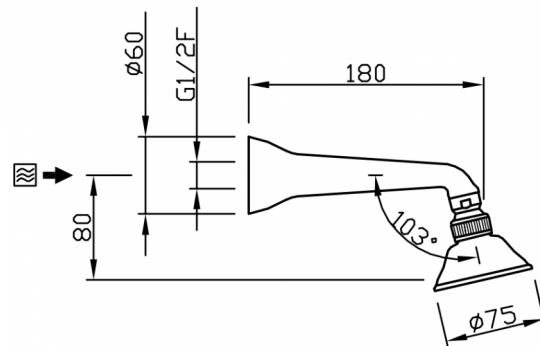

Old America

Old America with wall shower arm 18cm
25700-CR

TECHNICAL INFORMATION

Brass one jet shower head with brass filter, $\varnothing 75$, with 18 cm wall shower arm in brass 1/2" F. CHROME

Flow rate:
2 l/min

PICTURE

SPARE PARTS

FEATURES

Rain jet

TECHNICAL DRAWING

FINISHINGS