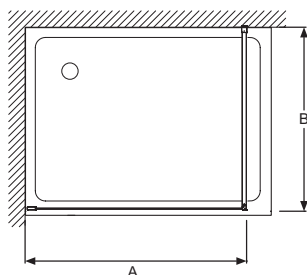

**E14WK80**

**Collection:** SERENITY

**Finish\*:**

GA - Profils chromés

**Main features:**

**Features**

- DIMENSIONS: 190 x 80 cm
- MATERIAL: Clear glass
- NORMS AND REGULATION: EN 14428
- REINFORCING BAR: 1
- GLASS THICKNESS IN MM: 6
- WEIGHT: 24 kg
- INSTALLATION TYPE: Walk-in
- MIN/MAX WIDTH: 77,5 - 79,5
- INSTALLATION: Réversible
- PANEL HEIGHT IN CM: 190

**Technical drawing**

	E14WK70	E14WK80	E14WK90	E14WK100	E14WK120
Mm	700	800	900	1000	1200
A mini/maxi	675 / 695	775 / 795	875 / 895	975 / 995	1175 / 1195
B maxi	1000	1000	1000	1000	1000

Product Specification: Fixed walk-in panel 80 cm. E14WK80. Collection: SERENITY. DIMENSIONS: 190 x 80 cm. WEIGHT: 24 kg. MATERIAL: Clear glass. INSTALLATION TYPE: Walk-in. NORMS AND REGULATION: EN 14428. MIN/MAX WIDTH: 77,5 - 79,5. REINFORCING BAR: 1. INSTALLATION: Réversible. GLASS THICKNESS IN MM: 6. PANEL HEIGHT IN CM: 190.