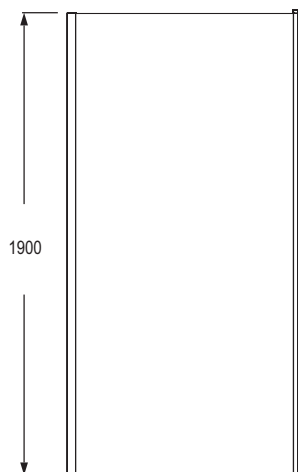

**E14WK80**

**Collection:** SERENITY

**Finish\*:**

GA - Profils chromés

**Main features:**

**Features**

- DIMENSIONS: 190 x 80 cm
- MATERIAL: Clear glass
- NORMS AND REGULATION: EN 14428
- REINFORCING BAR: 1
- GLASS THICKNESS IN MM: 6
- WEIGHT: 24 kg
- INSTALLATION TYPE: Walk-in
- MIN/MAX WIDTH: 77,5 - 79,5
- INSTALLATION: Réversible
- PANEL HEIGHT IN CM: 190

**Technical drawing**

	E14WK70	E14WK80	E14WK90	E14WK100	E14WK120
Mm	700	800	900	1000	1200
A mini/maxi	675 / 695	775 / 795	875 / 895	975 / 995	1175 / 1195
B maxi	1000	1000	1000	1000	1000

Product Specification: Fixed walk-in panel 80 cm. E14WK80. Collection: SERENITY. DIMENSIONS: 190 x 80 cm. WEIGHT: 24 kg. MATERIAL: Clear glass. INSTALLATION TYPE: Walk-in. NORMS AND REGULATION: EN 14428. MIN/MAX WIDTH: 77,5 - 79,5. REINFORCING BAR: 1. INSTALLATION: Réversible. GLASS THICKNESS IN MM: 6. PANEL HEIGHT IN CM: 190.